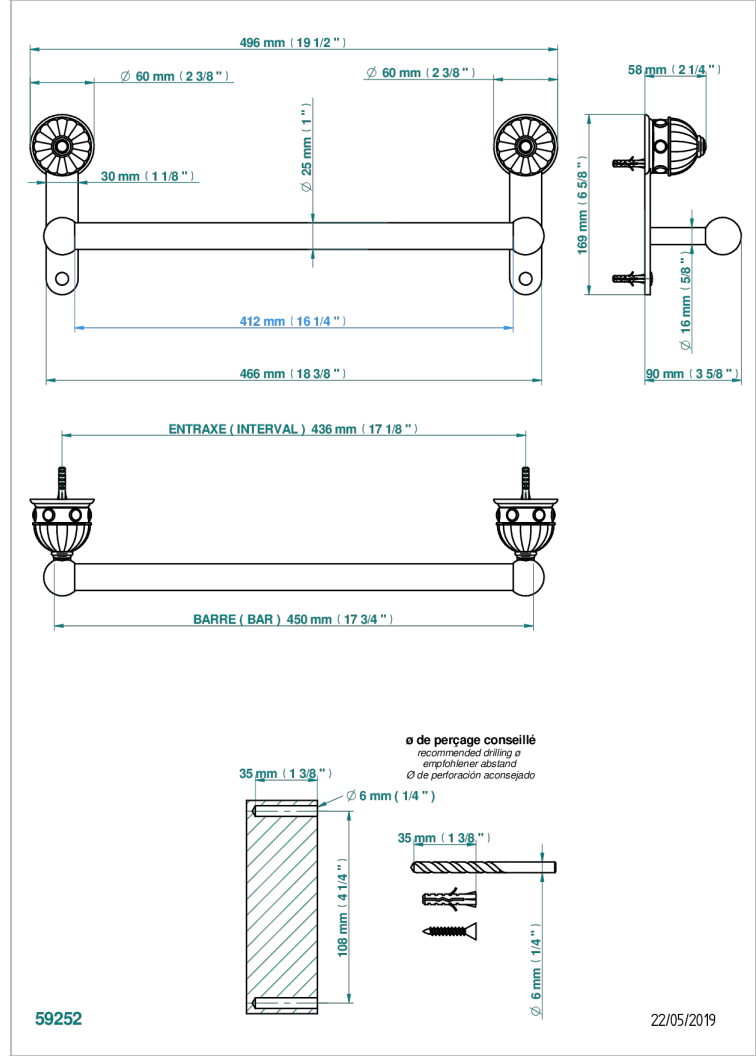

# CHEVERNY LAPIS LAZULI

A1T-526/45

Towel bar, 18" long

## CHARACTERISTIC

- Cheverny Lapis Lazuli
- Towel bar, 18" long