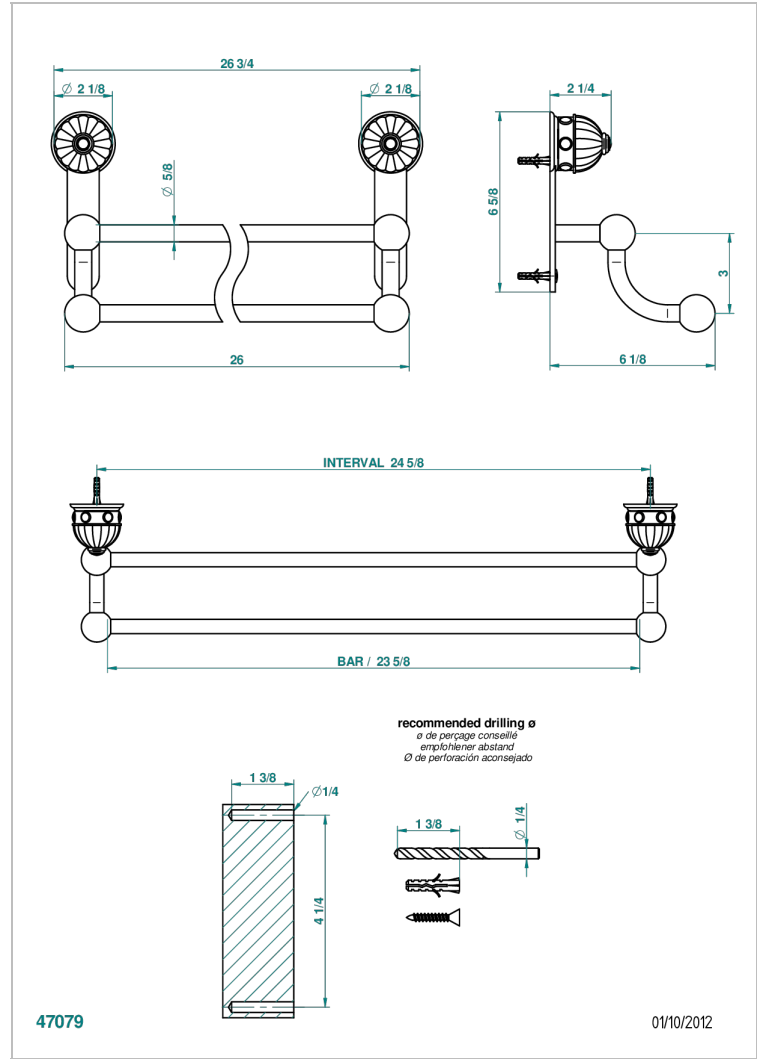

# CHEVERNY LAPIS LAZULI

A1T-516/60

Double towel bar, 24" long

## CHARACTERISTIC

- Cheverny Lapis Lazuli
- Double towel bar, 24" long