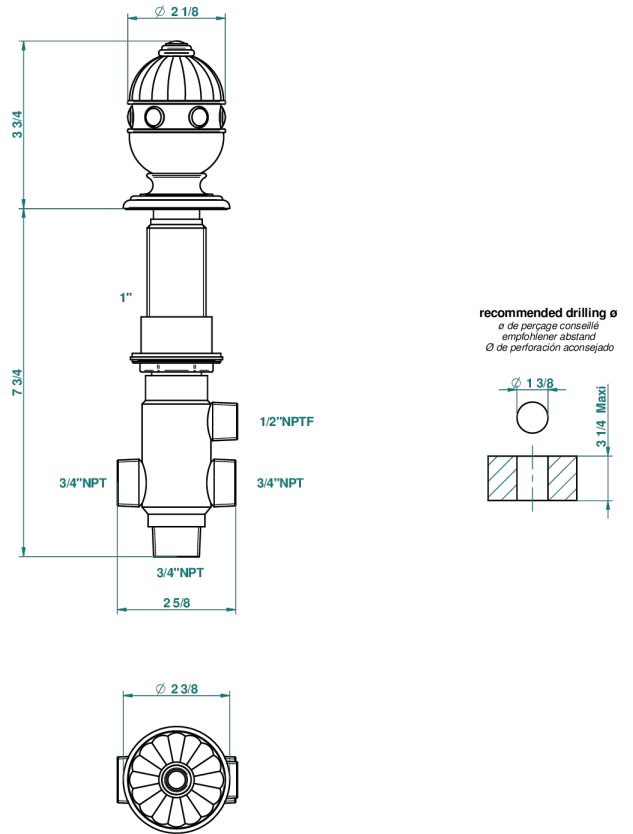

CHEVERNY LAPIS LAZULI

A1T-504VGUS

2-function deck diverter with trim

37770

16/04/2013

CHARACTERISTIC

- Cheverny Lapis Lazuli
- 2-function deck diverter with trim

AVAILABLE FINITIONS