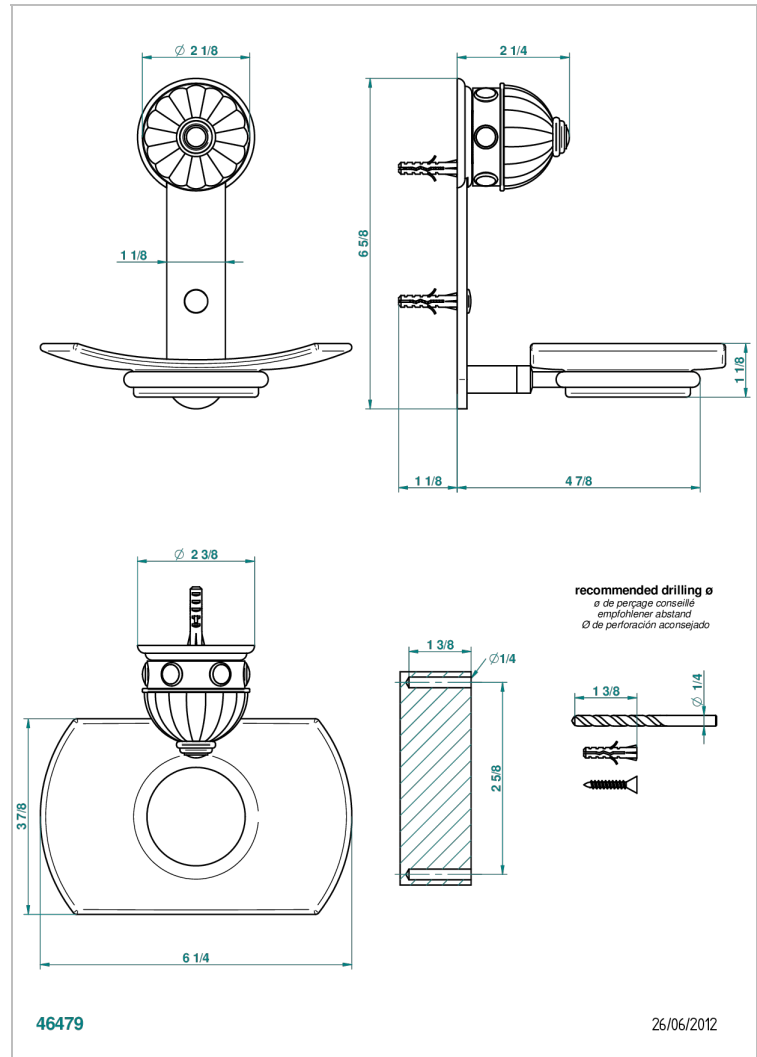

CHEVERNY LAPIS LAZULI

A1T-500

Glass soap dish, wall mounted

CHARACTERISTIC

- Cheverny Lapis Lazuli
- Glass soap dish, wall mounted

AVAILABLE FINITIONS

Black nickel - D24

Blush PVD - H62