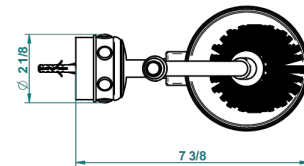

CHEVERNY LAPIS LAZULI

A1T-4720

Wall mounted toilet brush holder

THG®
PARIS

59225

03/05/2016

CHARACTERISTIC

- Cheverny Lapis Lazuli
- Wall mounted toilet brush holder

AVAILABLE FINITIONS

Black nickel - D24

Blush PVD - H62

Brass color PVD - H49

Brown bronze color PVD - F33

Chrome polished - A02

Chrome polished / gold polished - G02

Gold color PVD - H52

Gold mat - F07

Gold polished - F01

Gold satiney - F03

Graphite PVD - H64

Matt Umber PVD - H67

Matt blush PVD - H60

Matt brass color PVD - H50

Matt brown bronze color PVD - F34

Matt chrome (American satin) - C02

Matt gold color PVD - H53

Matt graphite PVD - H65

Matt nickel (American satin) - C01

Matt nickel color PVD - H56

Nickel antique / Sovereign - H28

Nickel color PVD - H55

Nickel polished - B01

Rose Gold - F27

Satin chrome - C03

Silver rhodium - F18

Soft gold - F30

Soft matt gold - F31

Soft satin gold - F32

Umber PVD - H66