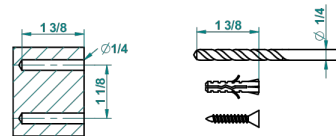

CHEVERNY LAPIS LAZULI

A1T-4720

Wall mounted toilet brush holder

THG®
PARIS

59225

03/05/2016

CHARACTERISTIC

- Cheverny Lapis Lazuli
- Wall mounted toilet brush holder

AVAILABLE FINITIONS

Black nickel - D24

Blush PVD - H62

Brass color PVD - H49

Brown bronze color PVD - F33

Chrome polished - A02

Chrome polished / gold polished - G02

Gold color PVD - H52

Gold mat - F07

Gold polished - F01

Gold satiney - F03

Graphite PVD - H64

Matt Umber PVD - H67

Matt blush PVD - H60

Matt brass color PVD - H50

Matt brown bronze color PVD - F34

Matt chrome (American satin) - C02

Matt gold color PVD - H53

Matt graphite PVD - H65

Matt nickel (American satin) - C01

Matt nickel color PVD - H56

Nickel antique / Sovereign - H28

Nickel color PVD - H55

Nickel polished - B01

Rose Gold - F27

Satin chrome - C03

Silver rhodium - F18

Soft gold - F30

Soft matt gold - F31

Soft satin gold - F32

Umber PVD - H66