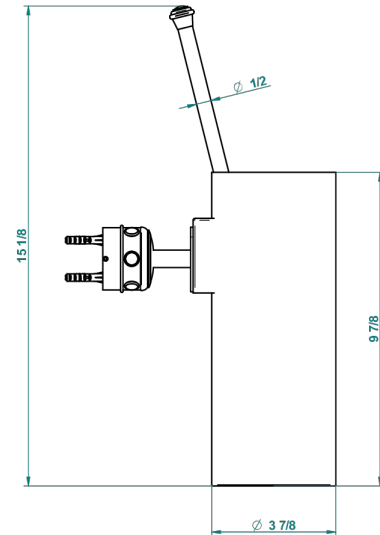

CHEVERNY LAPIS LAZULI

A1T-4720

Wall mounted toilet brush holder

THG®
PARIS

59225

03/05/2016

CHARACTERISTIC

- Cheverny Lapis Lazuli
- Wall mounted toilet brush holder

AVAILABLE FINITIONS

Black nickel - D24

Blush PVD - H62

Brass color PVD - H49

Brown bronze color PVD - F33

Chrome polished - A02

Chrome polished / gold polished - G02

Gold color PVD - H52

Gold mat - F07

Gold polished - F01

Gold satiney - F03

Graphite PVD - H64

Matt Umber PVD - H67

Matt blush PVD - H60

Matt brass color PVD - H50

Matt brown bronze color PVD - F34

Matt chrome (American satin) - C02

Matt gold color PVD - H53

Matt graphite PVD - H65

Matt nickel (American satin) - C01

Matt nickel color PVD - H56

Nickel antique / Sovereign - H28

Nickel color PVD - H55

Nickel polished - B01

Rose Gold - F27

Satin chrome - C03

Silver rhodium - F18

Soft gold - F30

Soft matt gold - F31

Soft satin gold - F32

Umber PVD - H66