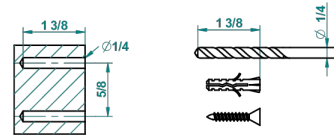

CHEVERNY LAPIS LAZULI

A1T-4720C

Metal toilet brush holder with brush with cover wall mounted

43924

07/10/2015

CHARACTERISTIC

- Cheverny Lapis Lazuli
- Metal toilet brush holder with brush with cover wall mounted

AVAILABLE FINITIONS

Black nickel - D24
Blush PVD - H62
Brass color PVD - H49
Brown bronze color PVD - F33
Chrome polished - A02
Chrome polished / gold polished - G02

Gold color PVD - H52
Gold mat - F07
Gold polished - F01
Gold satiney - F03
Graphite PVD - H64
Matt Umber PVD - H67

Matt blush PVD - H60
Matt brass color PVD - H50
Matt brown bronze color PVD - F34
Matt chrome (American satin) - C02
Matt gold color PVD - H53
Matt graphite PVD - H65

Matt nickel (American satin) - C01
Matt nickel color PVD - H56
Nickel antique / Sovereign - H28
Nickel color PVD - H55
Nickel polished - B01
Rose Gold - F27

Satin chrome - C03
Silver rhodium - F18
Soft gold - F30
Soft matt gold - F31
Soft satin gold - F32
Umber PVD - H66