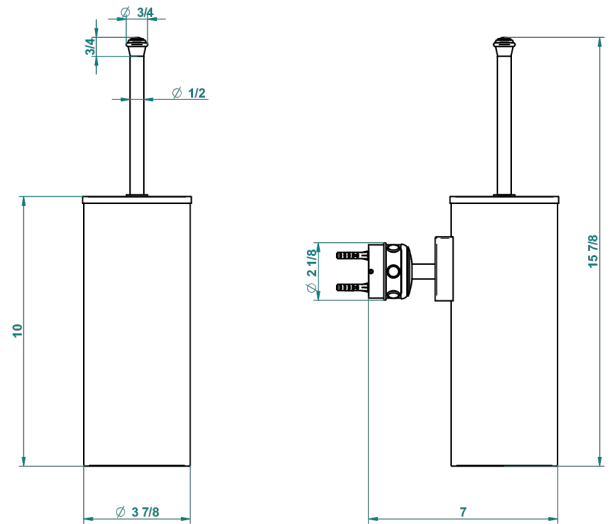

CHEVERNY LAPIS LAZULI

A1T-4720C

Metal toilet brush holder with brush with cover wall mounted

43924

07/10/2015

CHARACTERISTIC

- Cheverny Lapis Lazuli
- Metal toilet brush holder with brush with cover wall mounted

AVAILABLE FINITIONS

Black nickel - D24
Blush PVD - H62
Brass color PVD - H49
Brown bronze color PVD - F33
Chrome polished - A02
Chrome polished / gold polished - G02

Gold color PVD - H52
Gold mat - F07
Gold polished - F01
Gold satiney - F03
Graphite PVD - H64
Matt Umber PVD - H67

Matt blush PVD - H60
Matt brass color PVD - H50
Matt brown bronze color PVD - F34
Matt chrome (American satin) - C02
Matt gold color PVD - H53
Matt graphite PVD - H65

Matt nickel (American satin) - C01
Matt nickel color PVD - H56
Nickel antique / Sovereign - H28
Nickel color PVD - H55
Nickel polished - B01
Rose Gold - F27

Satin chrome - C03
Silver rhodium - F18
Soft gold - F30
Soft matt gold - F31
Soft satin gold - F32
Umber PVD - H66