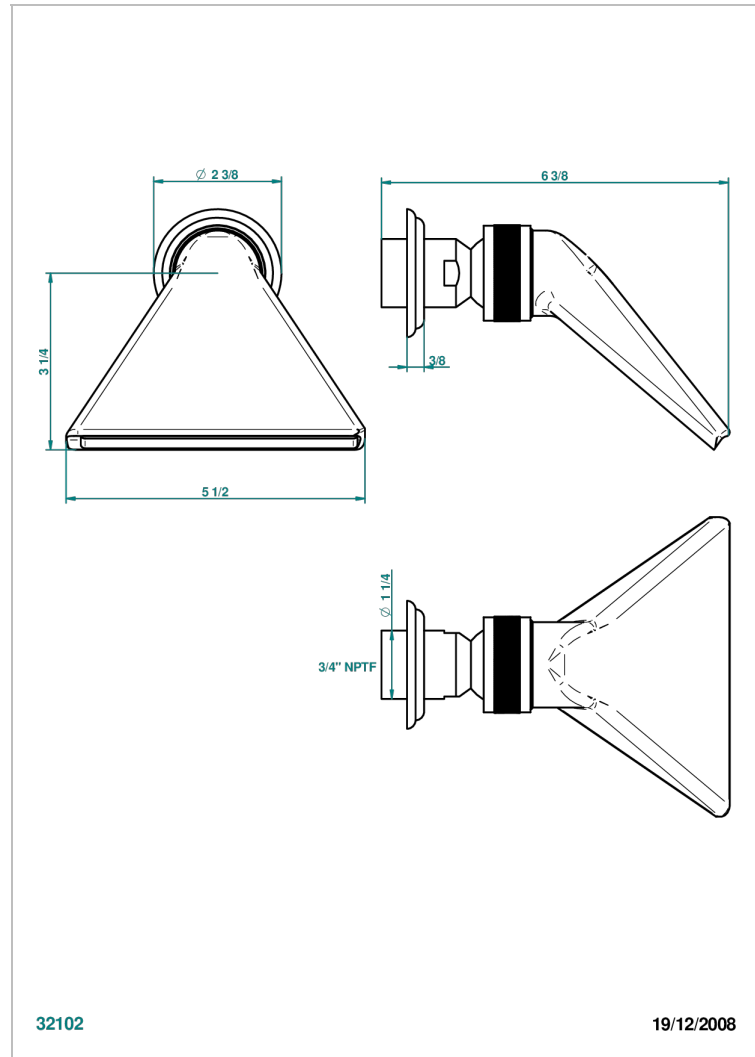

CHEVERNY LAPIS LAZULI

A1T-3640/US

Shower head, cast deluge with 3/4" connection

THG[®]
PARIS

CHARACTERISTIC

- Cheverny Lapis Lazuli
- Shower head, cast deluge with 3/4" connection

AVAILABLE FINITIONS

Black nickel - D24
Blush PVD - H62
Brass color PVD - H49
Brown bronze color PVD - F33
Chrome polished - A02
Chrome polished / gold polished - G02