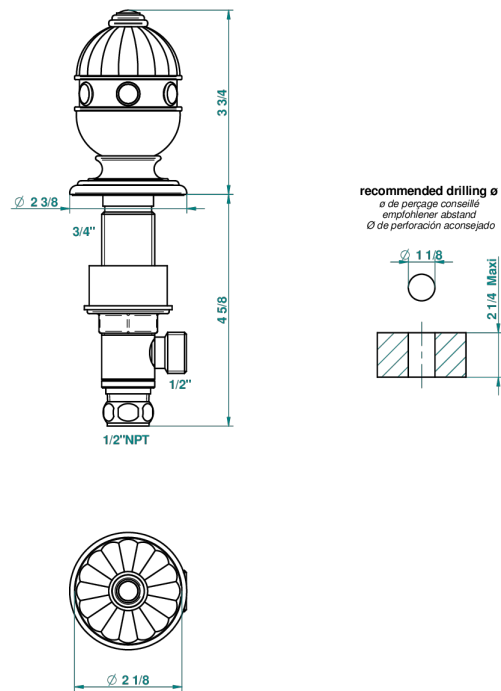

# CHEVERNY LAPIS LAZULI

A1T-35/US

1/2" deck valve with trim for lavatory

44018

13/03/2012

## CHARACTERISTIC

- Cheverny Lapis Lazuli
- 1/2" deck valve with trim for lavatory