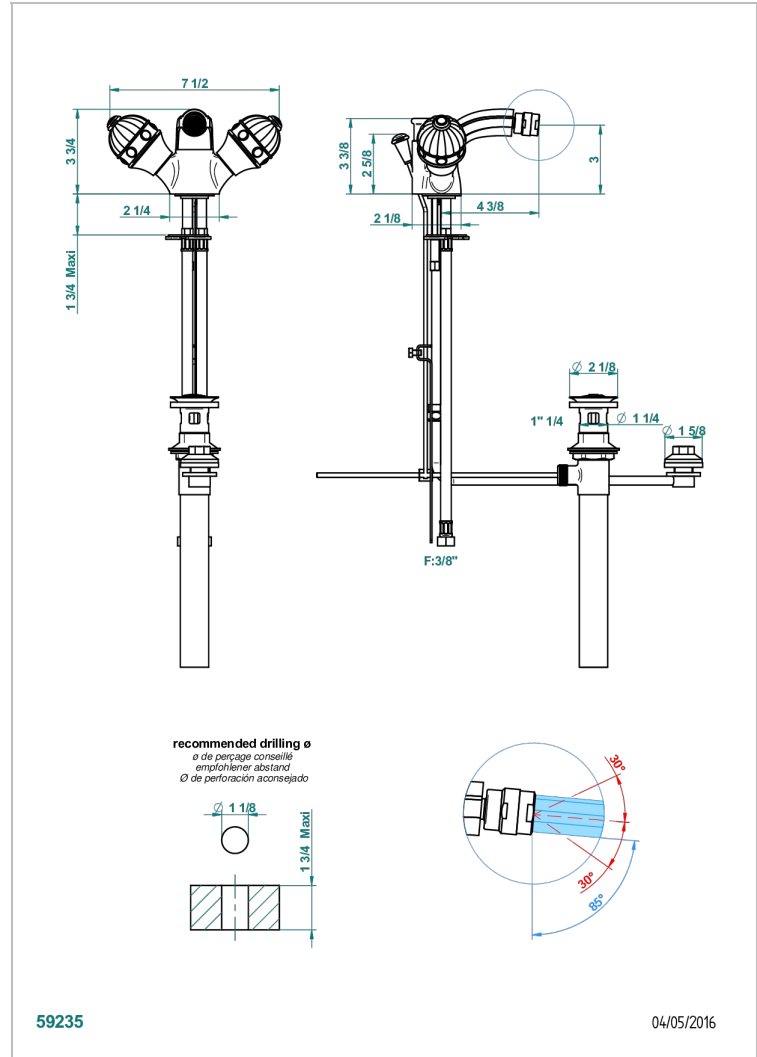

CHEVERNY LAPIS LAZULI

A1T-3205/2US

Single hole bidet faucet, integral diverter for vertical spray with drain

CHARACTERISTIC

- Cheverny Lapis Lazuli
- Single hole bidet faucet, integral diverter for vertical spray with drain