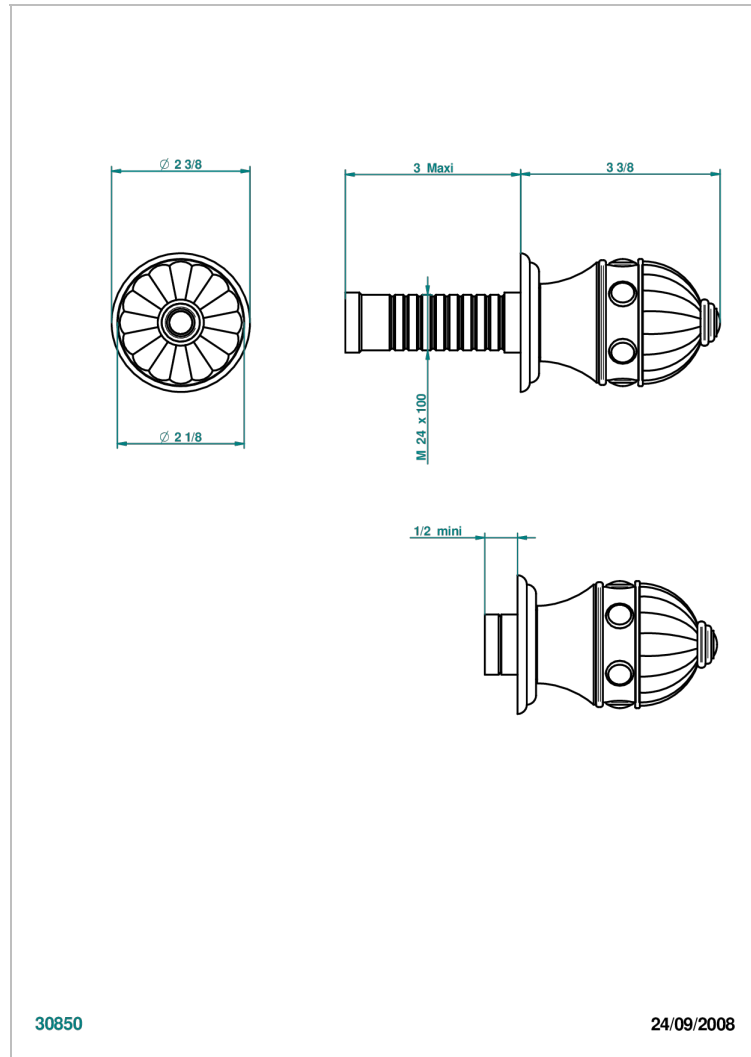

# CHEVERNY LAPIS LAZULI

A1T-30B

Wall volume control 30 & 32 trim

THG<sup>®</sup>  
PARIS

## CHARACTERISTIC

- Cheverny Lapis Lazuli
- Wall volume control 30 & 32 trim

## RELATED SKU'S

- Ref. G00-32CUSA 3/4" Volume control wall valve with ceramic cartridge
- Ref. G00-32HUSA 3/4" Volume control wall valve with ceramic cartridge counterclockwise
- Ref. G00-30CUSA 1/2" volume control wall valve with ceramic cartridge
- Ref. G00-30HUSA 1/2" Volume control wall valve with ceramic cartridge counterclockwise