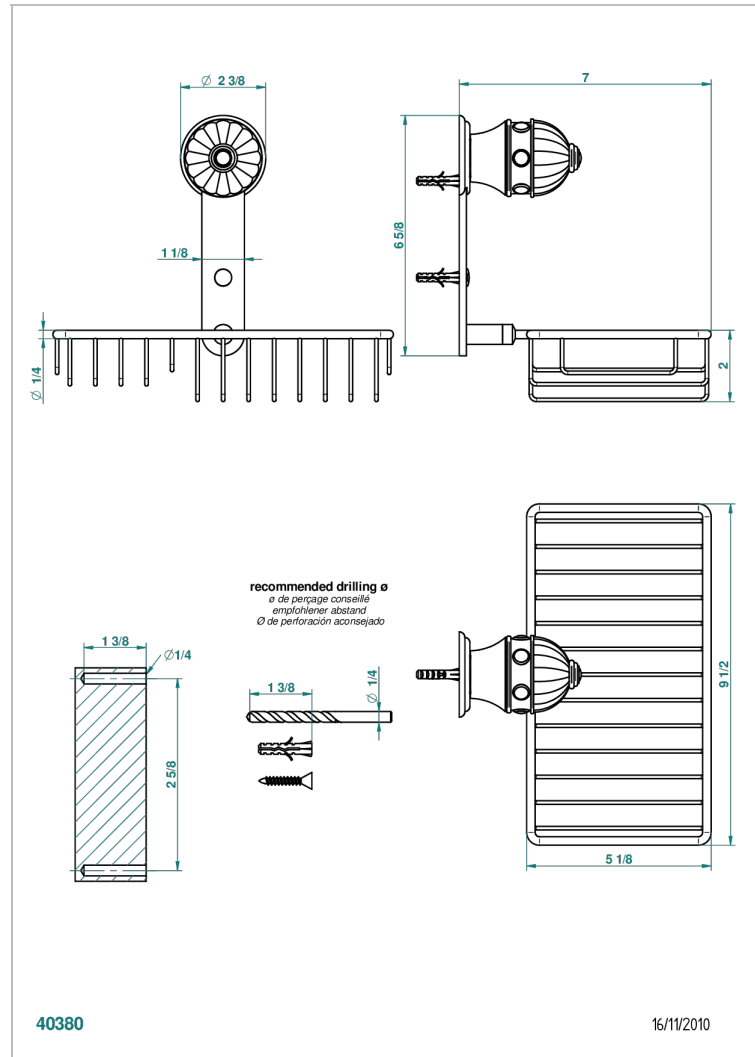

CHEVERNY LAPIS LAZULI

A1T-2620

Soap and sponge holder, wall mounted

THG[®]
PARIS

CHARACTERISTIC

- Cheverny Lapis Lazuli
- Soap and sponge holder, wall mounted

AVAILABLE FINITIONS

Black nickel - D24