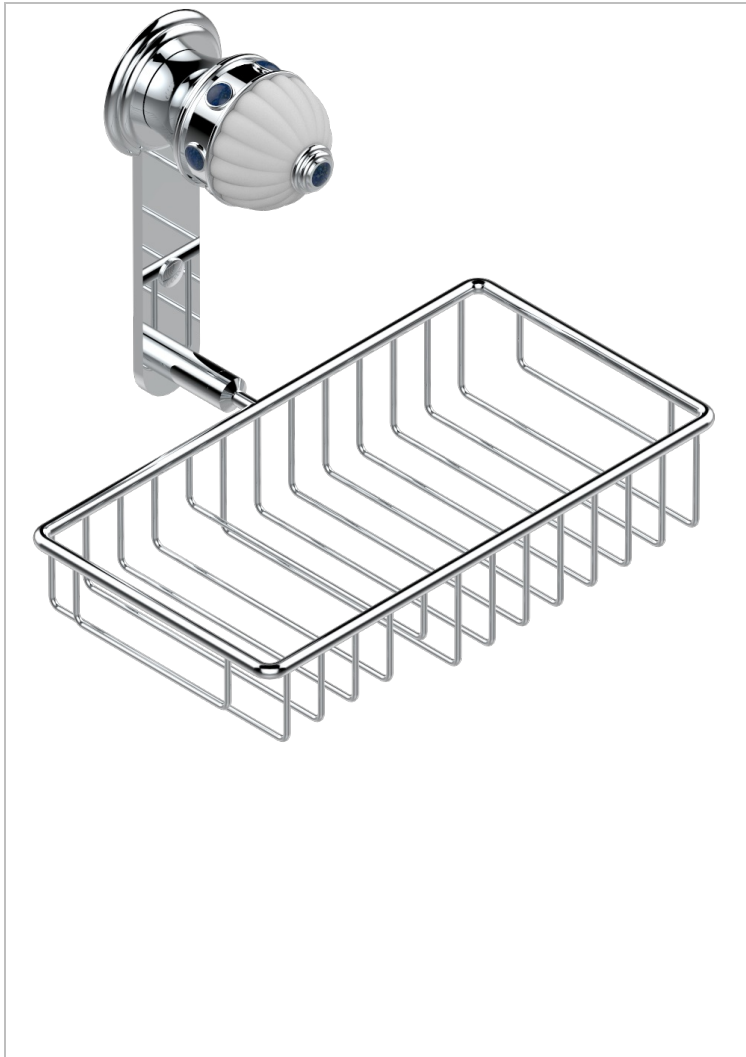

CHEVERNY LAPIS LAZULI

A1T-2620

Soap and sponge holder, wall mounted

THG[®]
PARIS

CHARACTERISTIC

- Cheverny Lapis Lazuli
- Soap and sponge holder, wall mounted

AVAILABLE FINITIONS

Black nickel - D24

Blush PVD - H62

Brass color PVD - H49

Brown bronze color PVD - F33

Chrome polished - A02

Chrome polished / gold polished - G02

Gold color PVD - H52

Gold mat - F07

Gold polished - F01