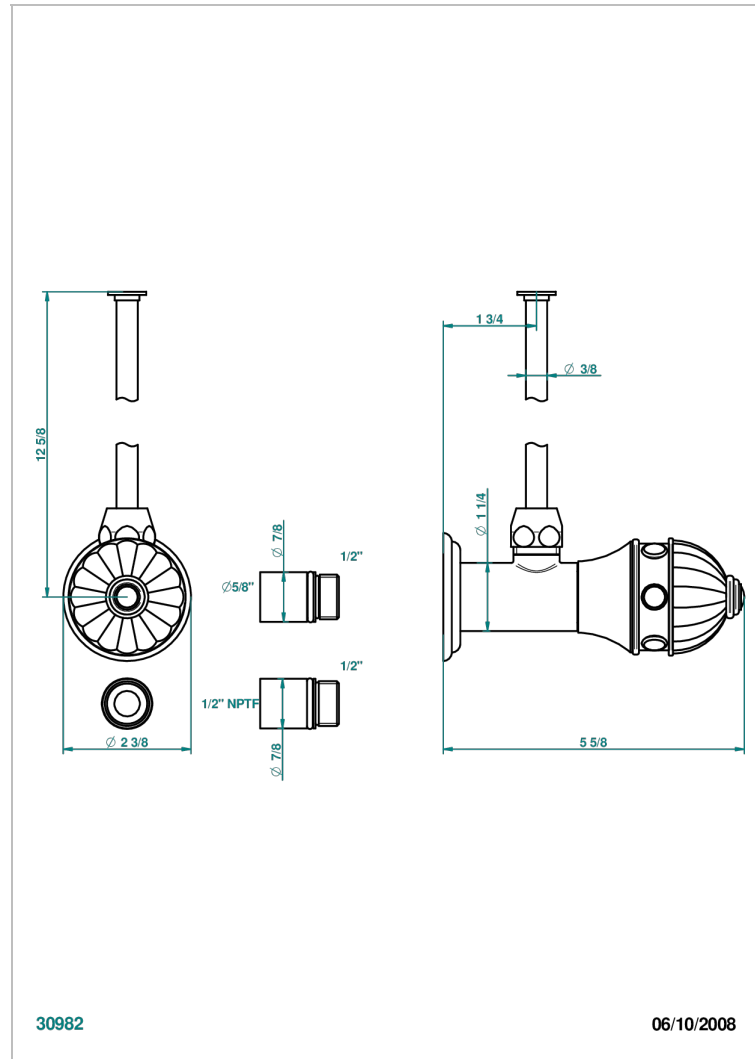

# CHEVERNY LAPIS LAZULI

A1T-181/SWC

Angle supply valve with 3/8" adaptor set for toilet

## CHARACTERISTIC

- Cheverny Lapis Lazuli
- Angle supply valve with 3/8" adaptor set for toilet