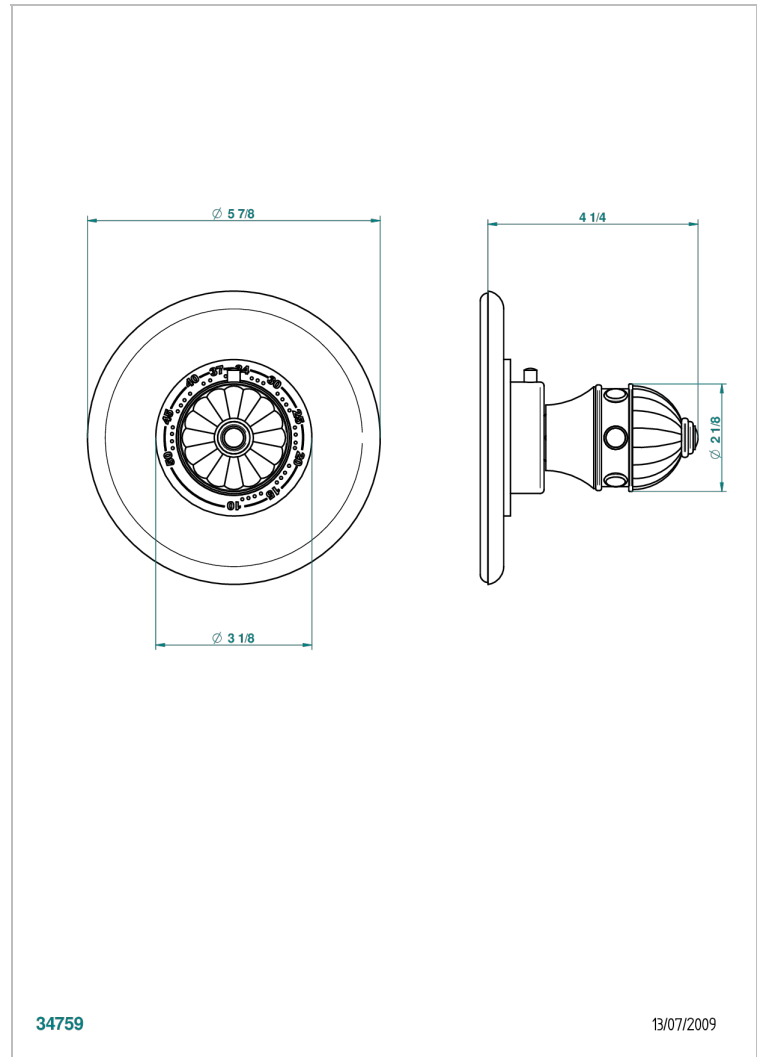

CHEVERNY LAPIS LAZULI

A1T-15EN16EM

Trim plate and handle for eurotherm valve 8200/us & 8300/us

THG[®]
PARIS

CHARACTERISTIC

- Cheverny Lapis Lazuli
- Trim plate and handle for eurotherm valve 8200/us & 8300/us