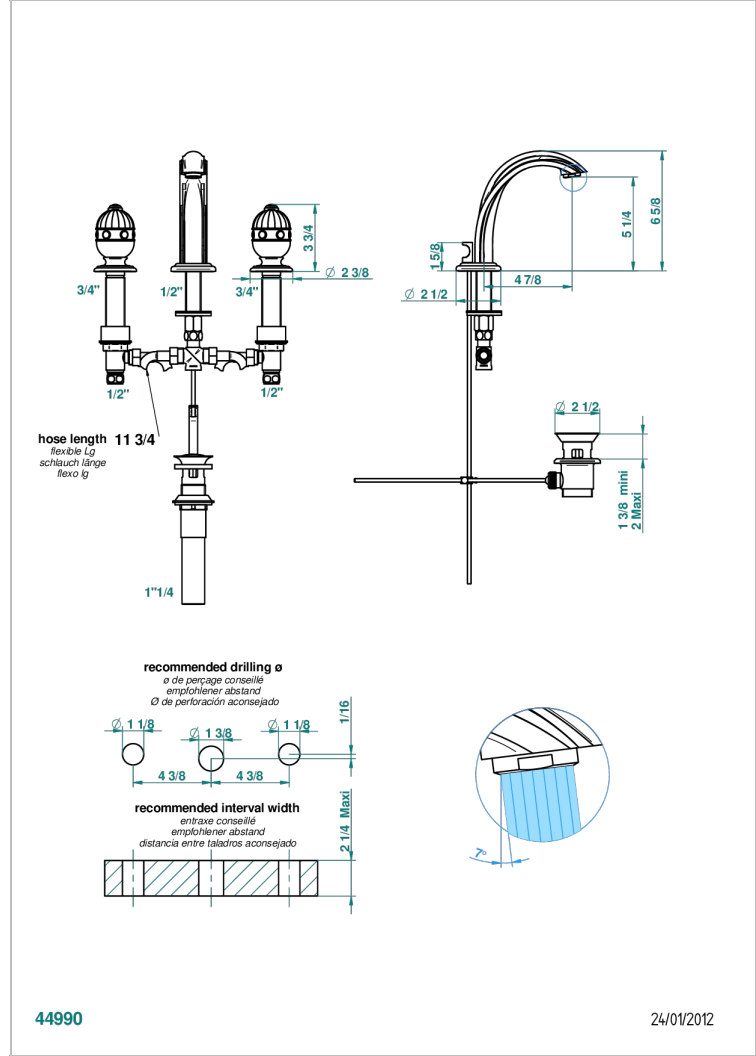

CHEVERNY LAPIS LAZULI

A1T-151M/US

Widespread lavatory set with drain for 1 1/4" + countertop

CHARACTERISTIC

- Cheverny Lapis Lazuli
- Widespread lavatory set with drain for 1 1/4" + countertop

TECHNICAL SPECS

- Recommandé : 3 bars (max. 5 bars) - Advised : 43,5 psi (max. 72 psi)
- 5,7 l/min à 3 bars (1.5 gpm at 43.5 psi)
- 1.2 gpm on demand in accordance with California's rules

AVAILABLE FINITIONS

Black nickel - D24
Blush PVD - H62
Brass color PVD - H49
Brown bronze color PVD - F33
Chrome polished - A02
Chrome polished / gold polished - G02