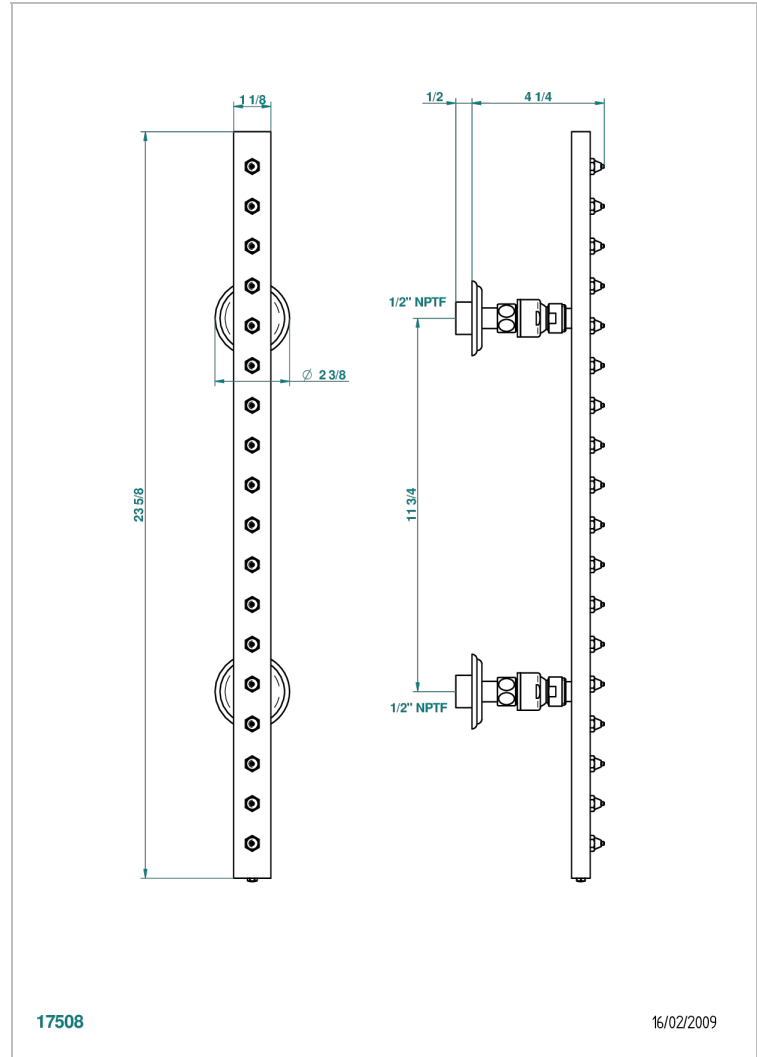

# CHEVERNY MALACHITE

A1S-900/US

Rain-bar, rectangular with 18 picots, 23 1/2" long - with easyclean system

## CHARACTERISTIC

- Cheverny Malachite
- Rain-bar, rectangular with 18 picots, 23 1/2" long - with easyclean system