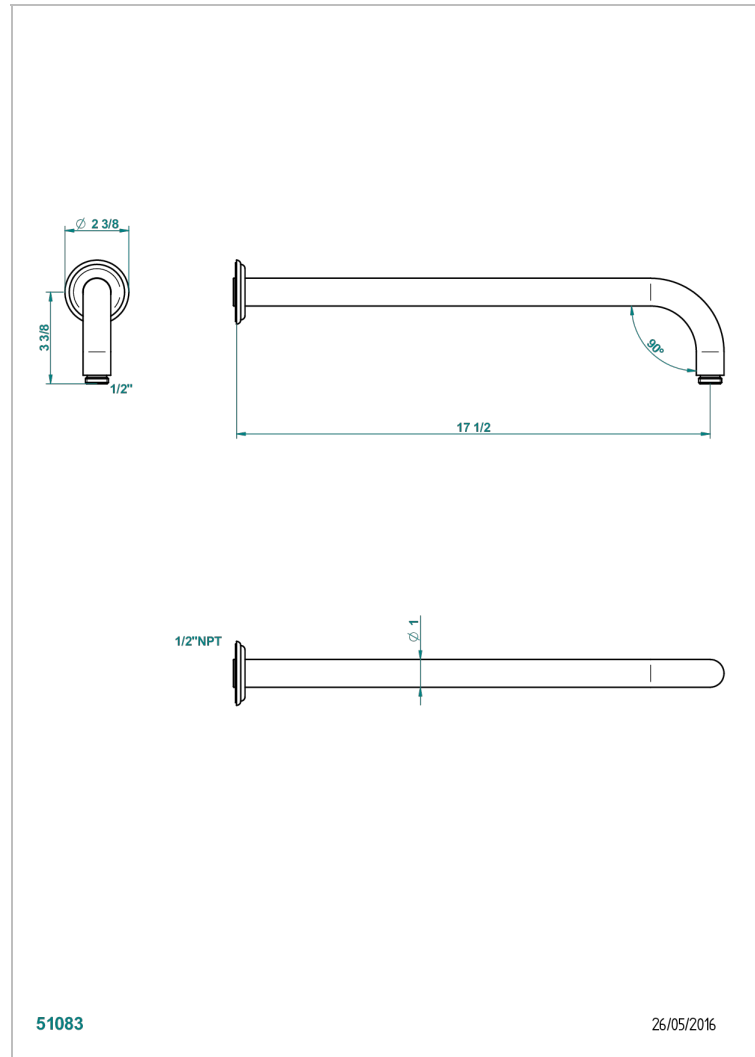

CHEVERNY MALACHITE

A1S-84L/US

Horizontal shower arm, 90°, lg: 17"

THG[®]
PARIS

CHARACTERISTIC

- Cheverny Malachite
- Horizontal shower arm, 90°, lg: 17"

AVAILABLE FINITIONS

Black nickel - D24
Blush PVD - H62
Brass color PVD - H49
Brown bronze color PVD - F33
Chrome polished - A02
Chrome polished / gold polished - G02

Matt nickel (American satin) - C01
Matt nickel color PVD - H56
Nickel antique / Sovereign - H28
Nickel color PVD - H55
Nickel polished - B01
Rose Gold - F27

Satin chrome - C03
Silver rhodium - F18
Soft gold - F30
Soft matt gold - F31
Soft satin gold - F32
Umber PVD - H66