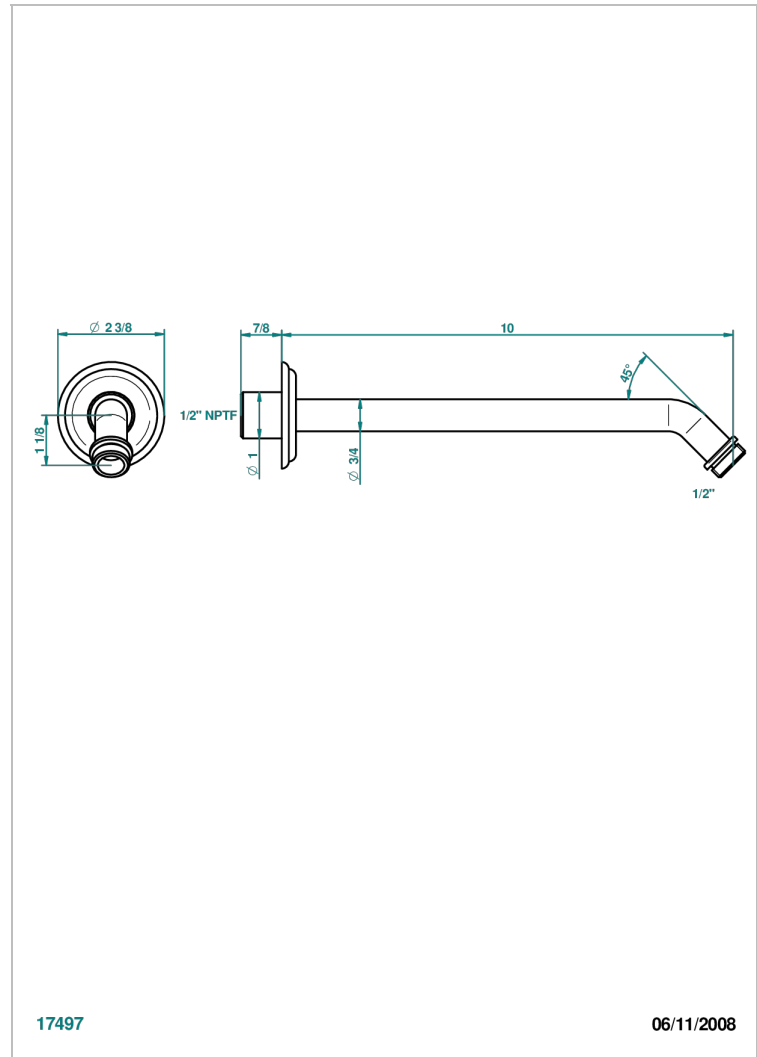

CHEVERNY MALACHITE

A1S-84/US

Horizontal shower arm, 45°, lg: 10"

THG[®]
PARIS

CHARACTERISTIC

- Cheverny Malachite
- Horizontal shower arm, 45°, lg: 10"

AVAILABLE FINITIONS

Black nickel - D24
Blush PVD - H62
Brass color PVD - H49
Brown bronze color PVD - F33
Chrome polished - A02
Chrome polished / gold polished - G02