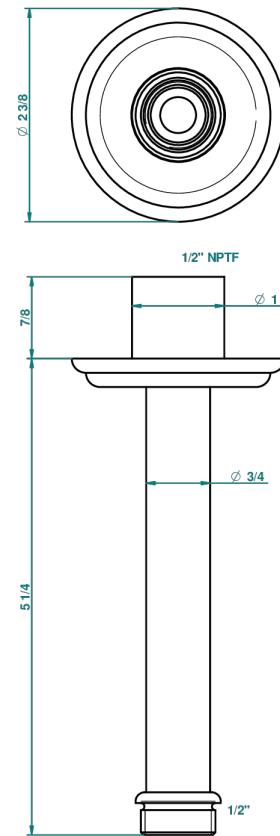

CHEVERNY MALACHITE

A1S-82V/US

Vertical shower arm ceiling mounted 1/2" connection

17502

18/11/2008

CHARACTERISTIC

- Cheverny Malachite
- Vertical shower arm ceiling mounted 1/2" connection

AVAILABLE FINITIONS

Black nickel - D24
Blush PVD - H62
Brass color PVD - H49
Brown bronze color PVD - F33
Chrome polished - A02
Chrome polished / gold polished - G02

Gold color PVD - H52
Gold mat - F07
Gold polished - F01
Gold satiney - F03
Graphite PVD - H64
Matt Umber PVD - H67

Matt blush PVD - H60
Matt brass color PVD - H50
Matt brown bronze color PVD - F34
Matt chrome (American satin) - C02
Matt gold color PVD - H53
Matt graphite PVD - H65

Matt nickel (American satin) - C01
Matt nickel color PVD - H56
Nickel antique / Sovereign - H28
Nickel color PVD - H55
Nickel polished - B01
Rose Gold - F27