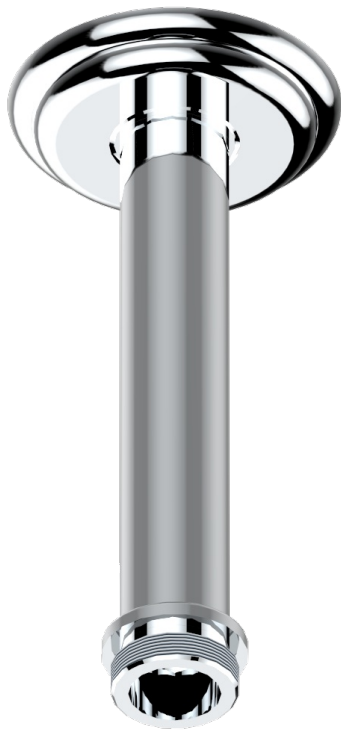

CHEVERNY MALACHITE

A1S-82V/US

Vertical shower arm ceiling mounted 1/2" connection

17502

18/11/2008

CHARACTERISTIC

- Cheverny Malachite
- Vertical shower arm ceiling mounted 1/2" connection

AVAILABLE FINITIONS

Black nickel - D24
Blush PVD - H62
Brass color PVD - H49
Brown bronze color PVD - F33
Chrome polished - A02
Chrome polished / gold polished - G02

Gold color PVD - H52
Gold mat - F07
Gold polished - F01
Gold satiney - F03
Graphite PVD - H64
Matt Umber PVD - H67

Matt blush PVD - H60
Matt brass color PVD - H50
Matt brown bronze color PVD - F34
Matt chrome (American satin) - C02
Matt gold color PVD - H53
Matt graphite PVD - H65

Matt nickel (American satin) - C01
Matt nickel color PVD - H56
Nickel antique / Sovereign - H28
Nickel color PVD - H55
Nickel polished - B01
Rose Gold - F27

Satin chrome - C03
Silver rhodium - F18
Soft gold - F30
Soft matt gold - F31
Soft satin gold - F32
Umber PVD - H66