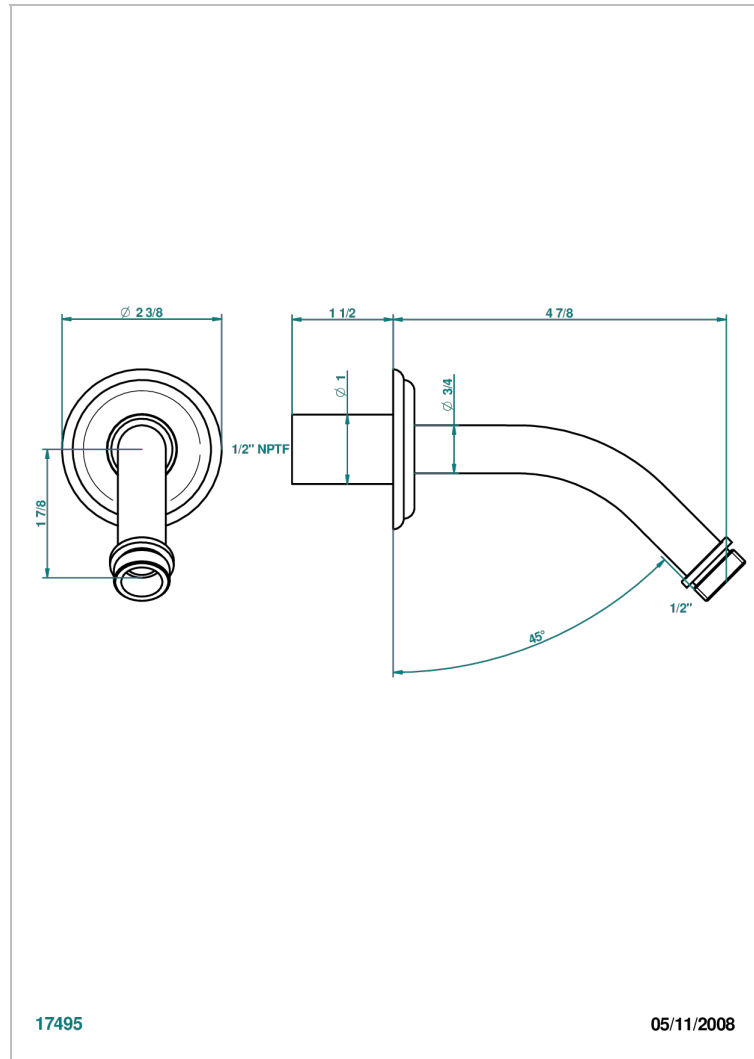

CHEVERNY MALACHITE

A1S-82/US

Horizontal shower arm, 45°, lg: 4" 3/4

THG[®]
PARIS

17495

05/11/2008

CHARACTERISTIC

- Cheverny Malachite
- Horizontal shower arm, 45°, lg: 4" 3/4