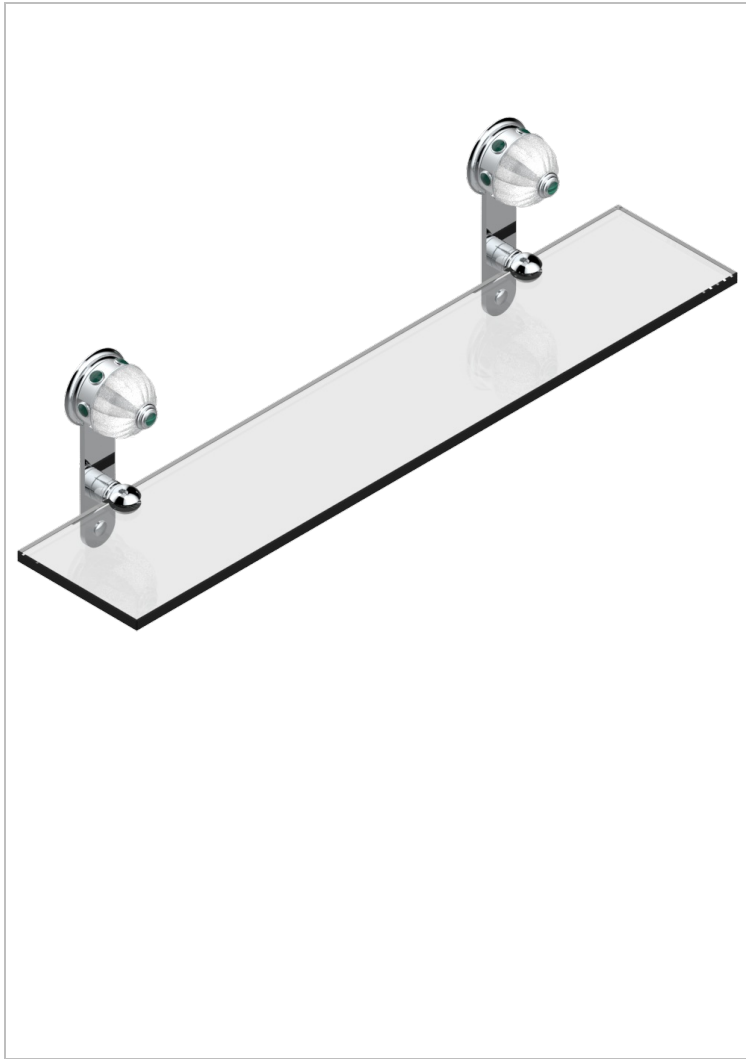

CHEVERNY MALACHITE

A1S-564

Glass shelf with brackets

CHARACTERISTIC

- Cheverny Malachite
- Glass shelf with brackets

AVAILABLE FINITIONS

Black nickel - D24
 Blush PVD - H62
 Brass color PVD - H49
 Brown bronze color PVD - F33
 Chrome polished - A02
 Chrome polished / gold polished - G02

Gold color PVD - H52
 Gold mat - F07
 Gold polished - F01
 Gold satiney - F03
 Graphite PVD - H64
 Matt Umber PVD - H67

Matt blush PVD - H60
 Matt brass color PVD - H50
 Matt brown bronze color PVD - F34
 Matt chrome (American satin) - C02
 Matt gold color PVD - H53
 Matt graphite PVD - H65

Matt nickel (American satin) - C01
 Matt nickel color PVD - H56
 Nickel antique / Sovereign - H28
 Nickel color PVD - H55
 Nickel polished - B01
 Rose Gold - F27

Satin chrome - C03
 Silver rhodium - F18
 Soft gold - F30
 Soft matt gold - F31
 Soft satin gold - F32
 Umber PVD - H66