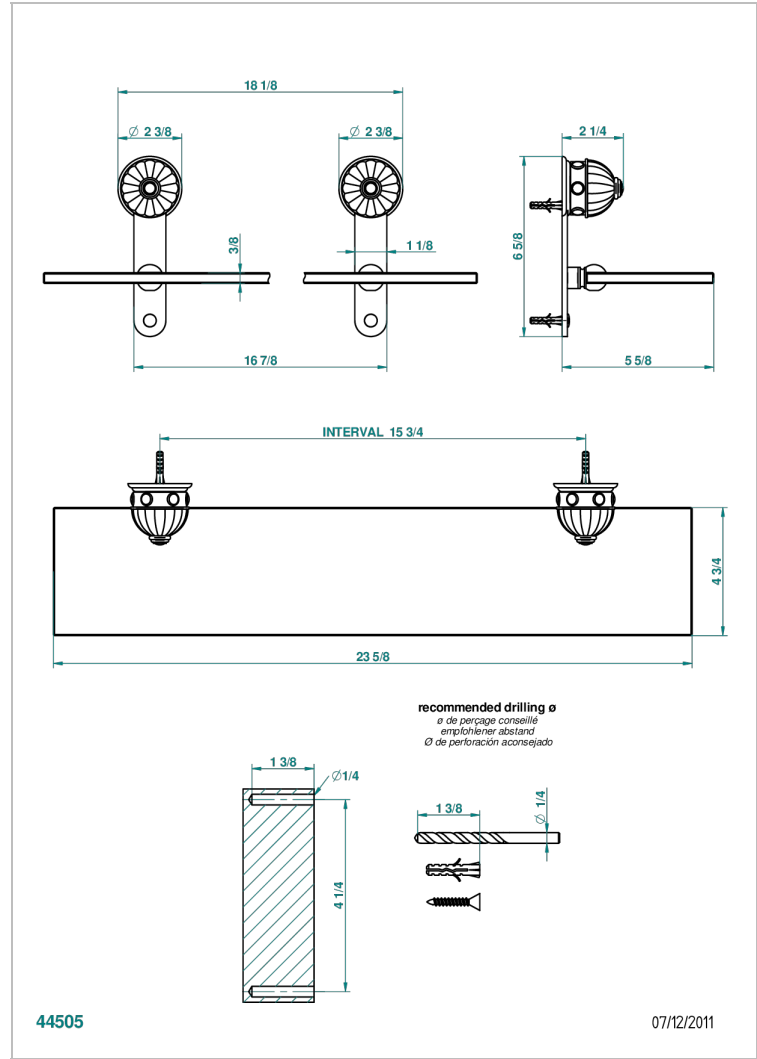

CHEVERNY MALACHITE

A1S-564

Glass shelf with brackets

CHARACTERISTIC

- Cheverny Malachite
- Glass shelf with brackets

AVAILABLE FINITIONS

Black nickel - D24
 Blush PVD - H62
 Brass color PVD - H49
 Brown bronze color PVD - F33
 Chrome polished - A02
 Chrome polished / gold polished - G02