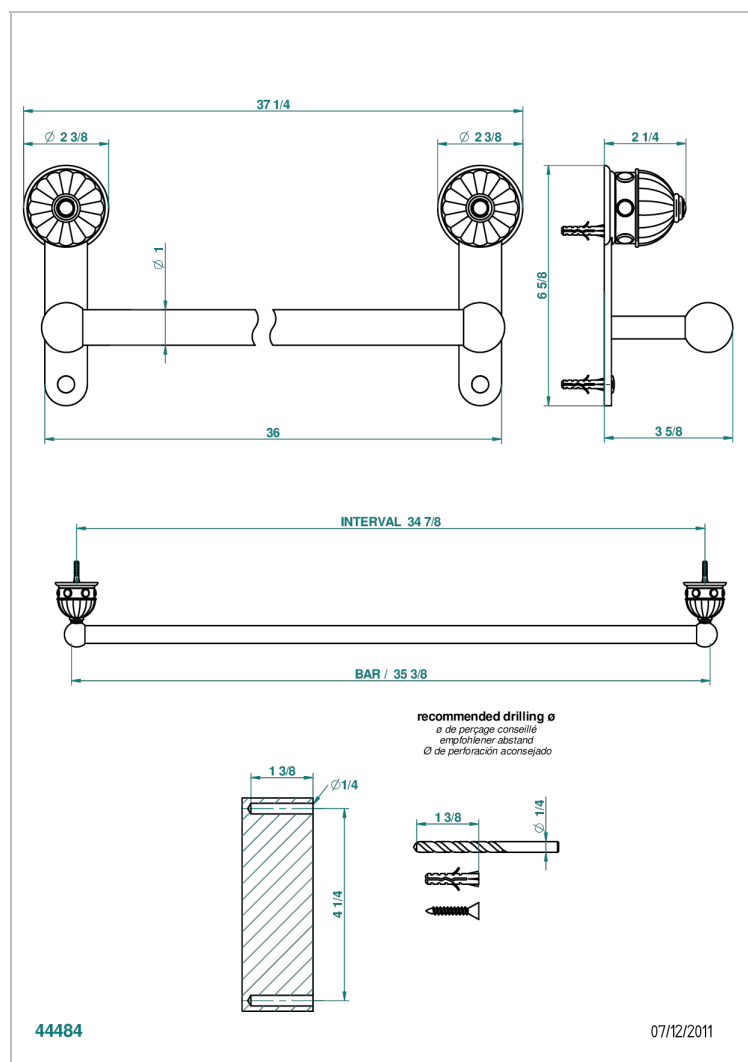

# CHEVERNY MALACHITE

A1S-526

Towel bar, 35 1/2" long

## CHARACTERISTIC

- Cheverny Malachite
- Towel bar, 35 1/2" long