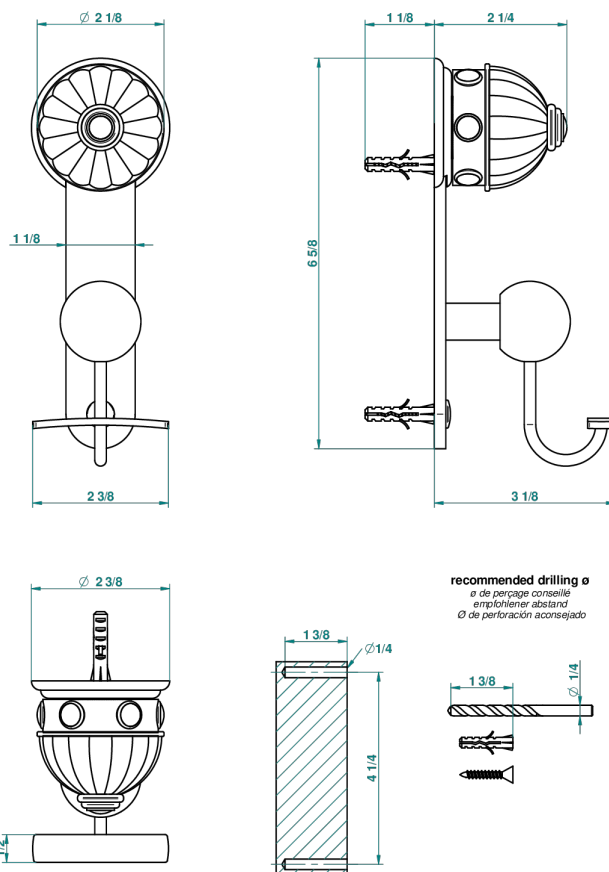

CHEVERNY MALACHITE

A1S-510

Robe hook

44454

14/11/2012

CHARACTERISTIC

- Cheverny Malachite
- Robe hook

AVAILABLE FINITIONS