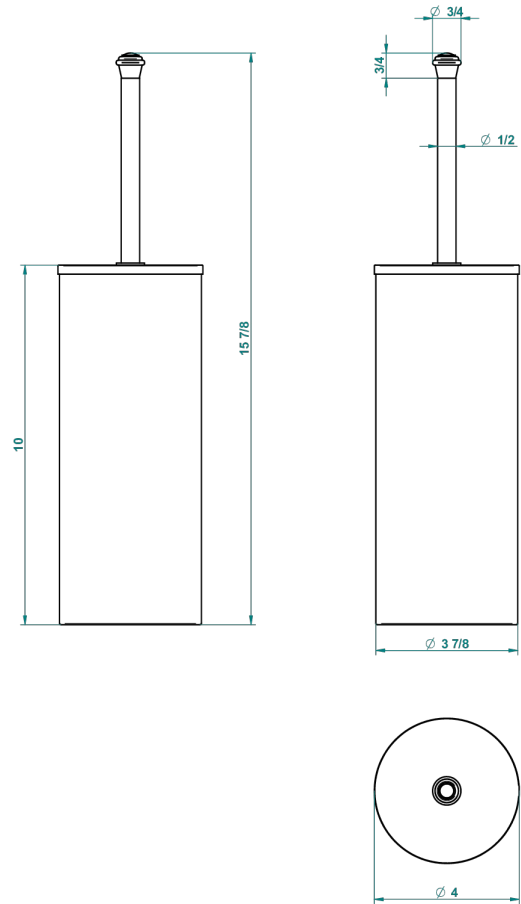

CHEVERNY MALACHITE

A1S-4700C

Metal toilet brush holder with brush with cover floor mounted

44080

02/10/2015

CHARACTERISTIC

- Cheverny Malachite
- Metal toilet brush holder with brush with cover floor mounted