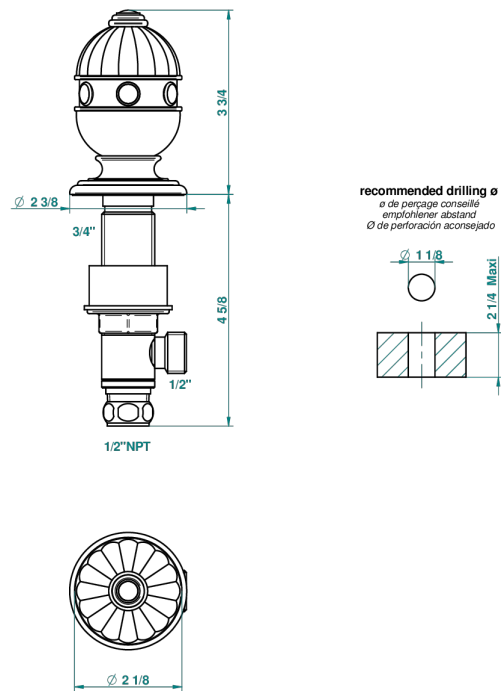

CHEVERNY MALACHITE

A1S-35/US

1/2" deck valve with trim for lavatory

44016

13/03/2012

CHARACTERISTIC

- Cheverny Malachite
- 1/2" deck valve with trim for lavatory

AVAILABLE FINITIONS