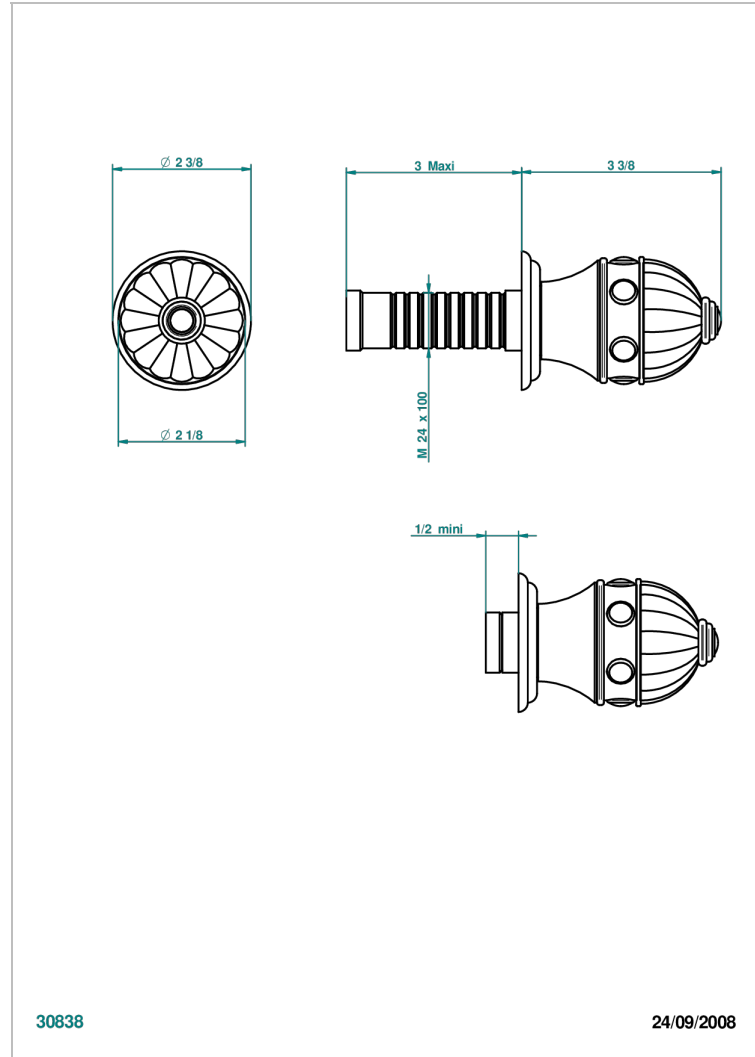

# CHEVERNY MALACHITE

A1S-30B

Wall volume control 30 & 32 trim

THG<sup>®</sup>  
PARIS

## CHARACTERISTIC

- Cheverny Malachite
- Wall volume control 30 & 32 trim

## RELATED SKU'S

- Ref. G00-32CUSA 3/4" Volume control wall valve with ceramic cartridge
- Ref. G00-32HUSA 3/4" Volume control wall valve with ceramic cartridge counterclockwise
- Ref. G00-30CUSA 1/2" volume control wall valve with ceramic cartridge
- Ref. G00-30HUSA 1/2" Volume control wall valve with ceramic cartridge counterclockwise