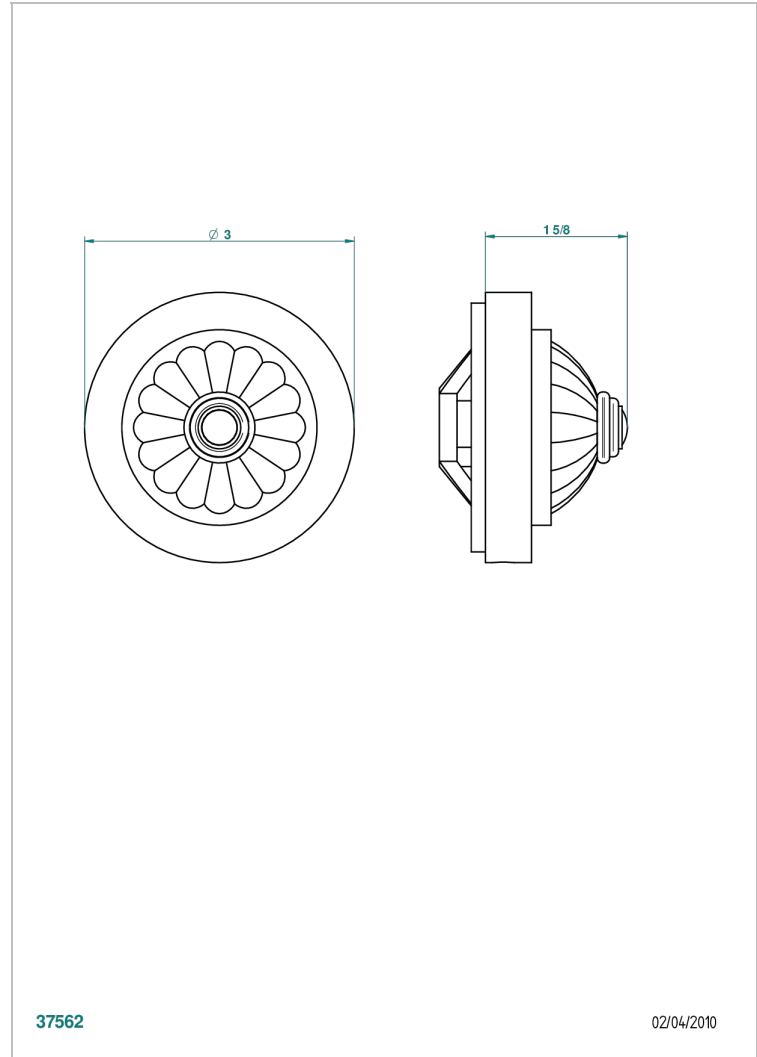

CHEVERNY MALACHITE

A1S-301GEBUS

Control knob for Geberit waste overflow

37562

02/04/2010

CHARACTERISTIC

- Cheverny Malachite
- Control knob for Geberit waste overflow

AVAILABLE FINITIONS