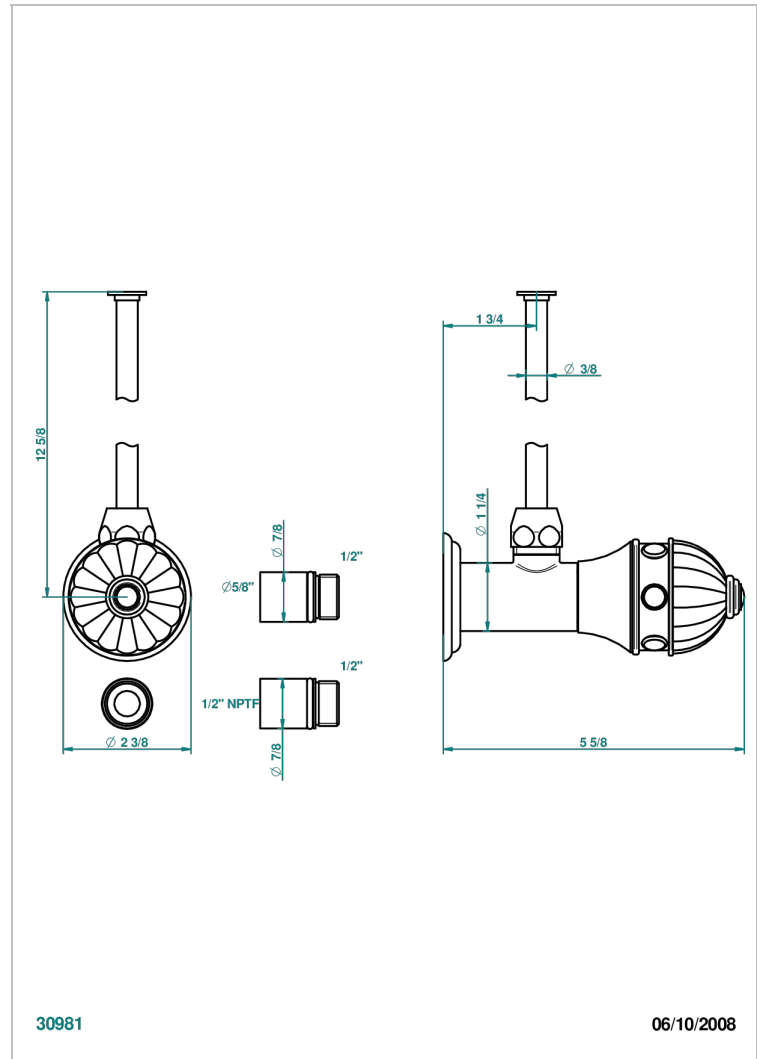

# CHEVERNY MALACHITE

A1S-181/SWC

Angle supply valve with 3/8" adaptor set for toilet

## CHARACTERISTIC

- Cheverny Malachite
- Angle supply valve with 3/8" adaptor set for toilet