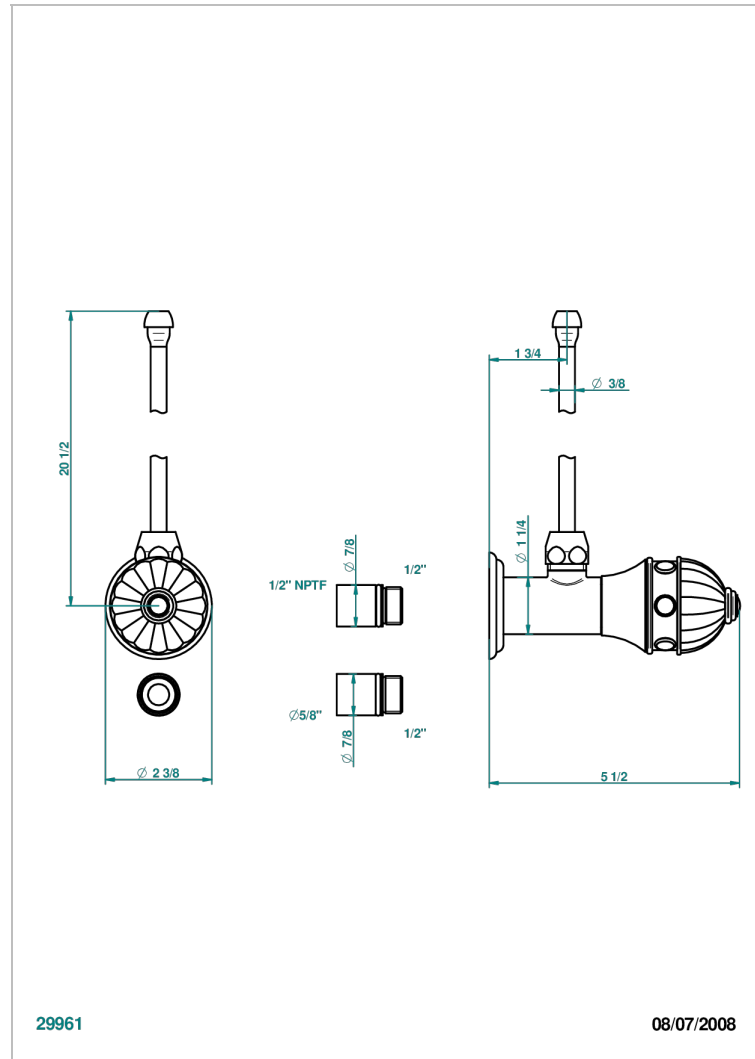

CHEVERNY MALACHITE

A1S-181/SLA

Angle supply valve with 3/8" adaptor set

CHARACTERISTIC

- Cheverny Malachite
- Angle supply valve with 3/8" adaptor set

AVAILABLE FINITIONS

Black nickel - D24

Blush PVD - H62