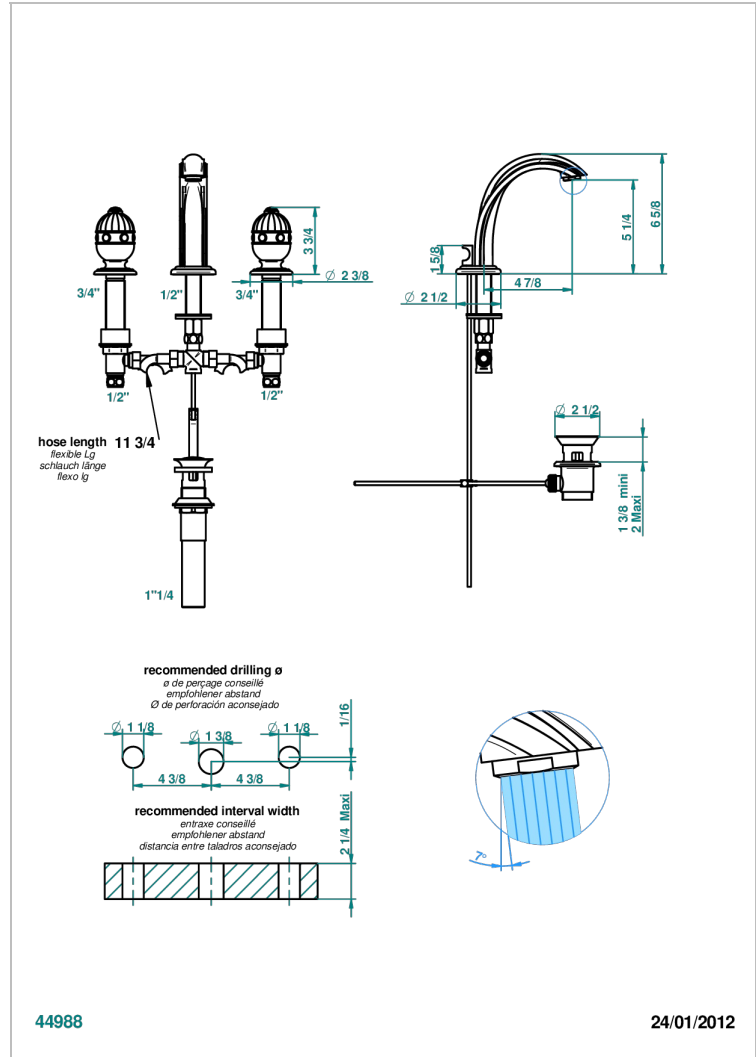

CHEVERNY MALACHITE

A1S-151M/US

Widespread lavatory set with drain for 1 1/4" + countertop

CHARACTERISTIC

- Cheverny Malachite
- Widespread lavatory set with drain for 1 1/4" + countertop

TECHNICAL SPECS

- Recommandé : 3 bars (max. 5 bars) - Advised : 43,5 psi (max. 72 psi)
- 5,7 l/min à 3 bars (1.5 gpm at 43.5 psi)
- 1.2 gpm on demand in accordance with California's rules