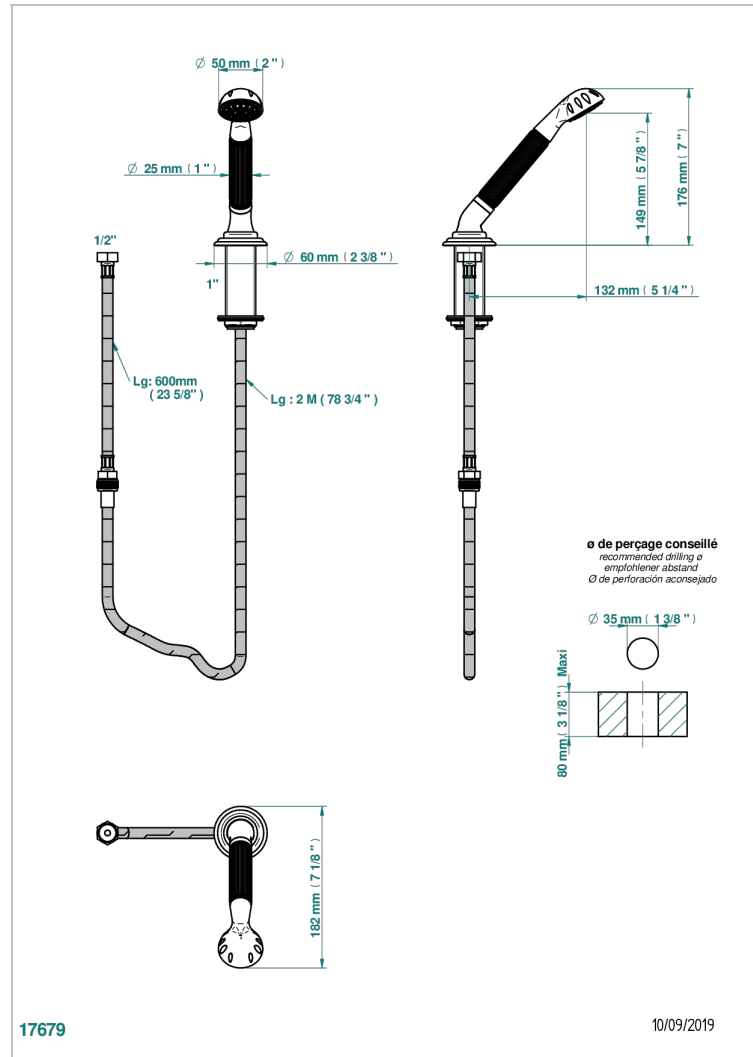

# AMBOISE BLACK ONYX

A1M-60A

Deck mounted hand shower, with hose

17679

10/09/2019

## CHARACTERISTIC

- Amboise black Onyx
- Deck mounted hand shower, with hose