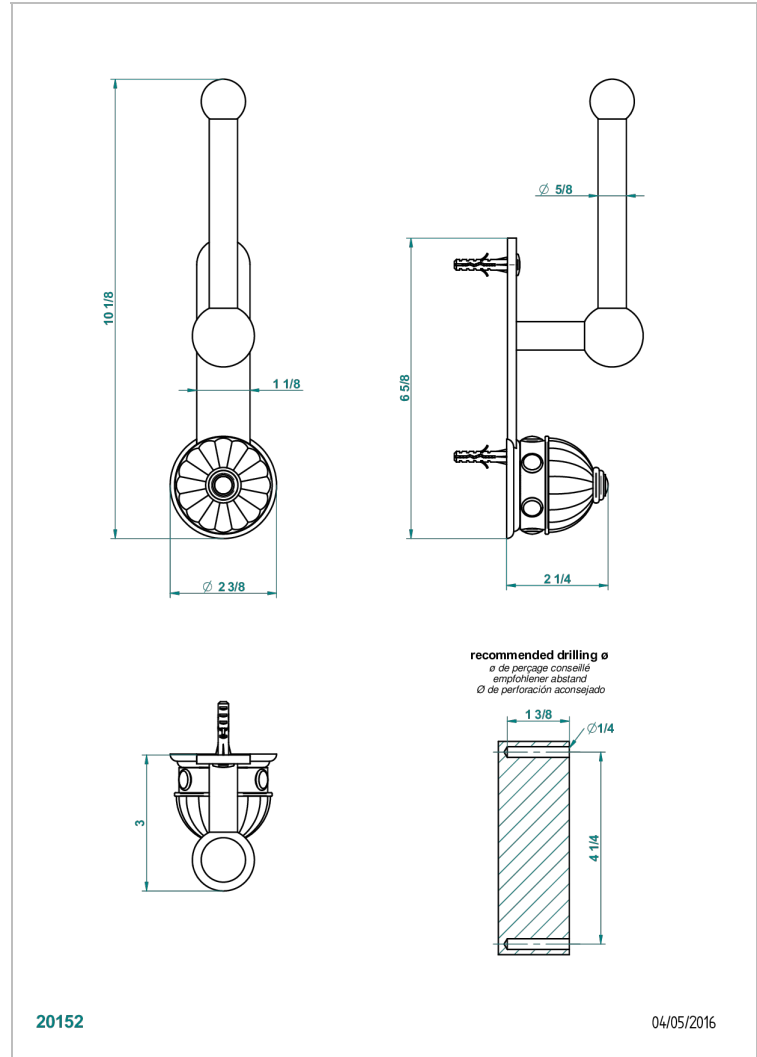

AMBOISE BLACK ONYX

A1M-542

Reserve toilet paper holder

CHARACTERISTIC

- Amboise black Onyx
- Reserve toilet paper holder

AVAILABLE FINITIONS

Black nickel - D24
Blush PVD - H62
Brass color PVD - H49
Brown bronze color PVD - F33
Chrome polished - A02
Chrome polished / gold polished - G02

Matt nickel (American satin) - C01
Matt nickel color PVD - H56
Nickel antique / Sovereign - H28
Nickel color PVD - H55
Nickel polished - B01
Rose Gold - F27

Satin chrome - C03
Silver rhodium - F18
Soft gold - F30
Soft matt gold - F31
Umber PVD - H66