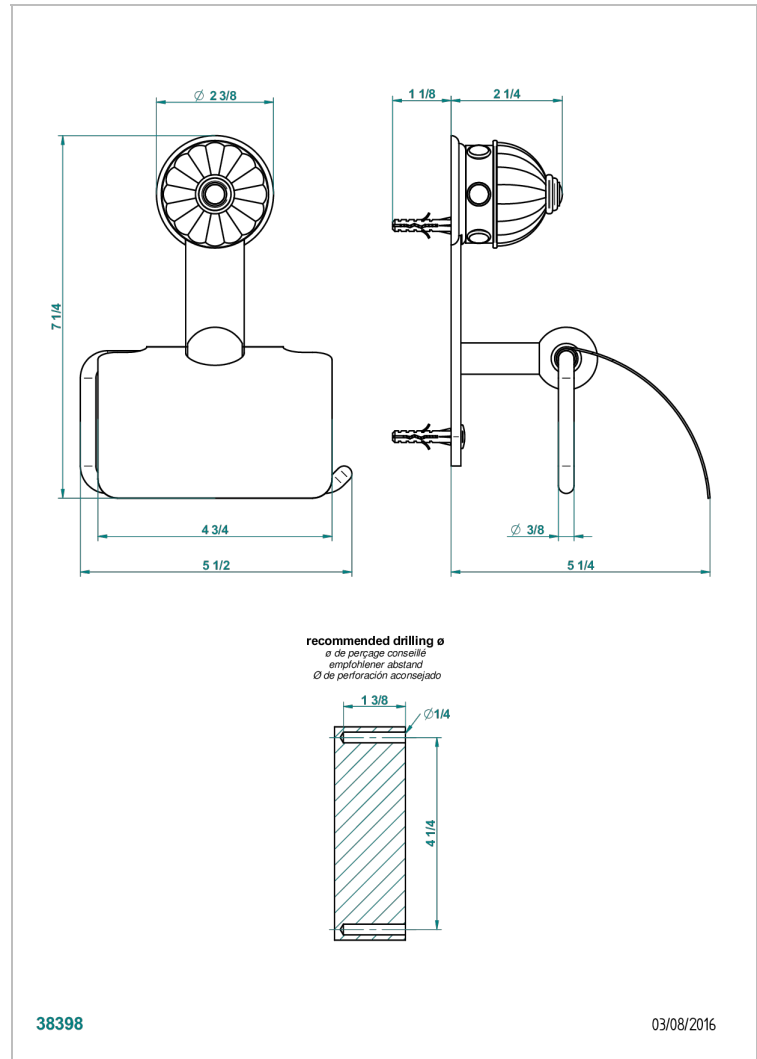

AMBOISE BLACK ONYX

A1M-538AC

Toilet paper holder, single mount with cover

CHARACTERISTIC

- Amboise black Onyx
- Toilet paper holder, single mount with cover

AVAILABLE FINITIONS

Black nickel - D24
Blush PVD - H62
Brass color PVD - H49
Brown bronze color PVD - F33
Chrome polished - A02
Chrome polished / gold polished - G02