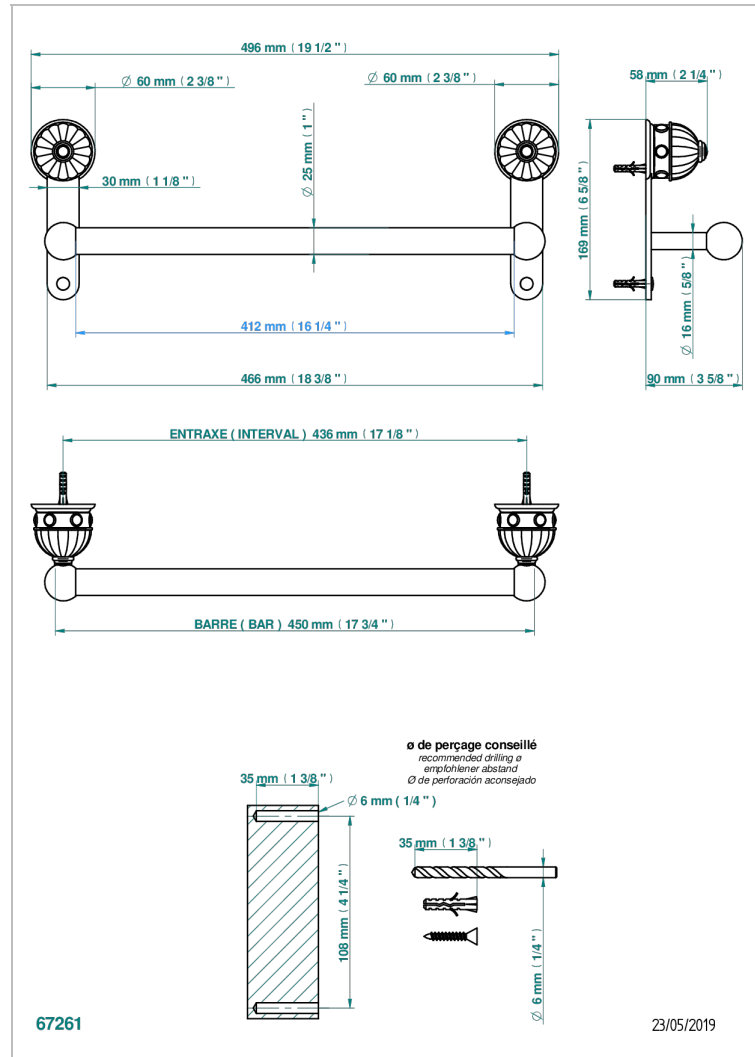

# AMBOISE BLACK ONYX

A1M-526/45

Towel bar, 18" long

## CHARACTERISTIC

- Amboise black Onyx
- Towel bar, 18" long