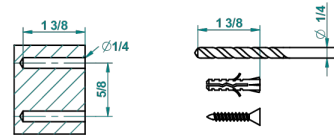

AMBOISE BLACK ONYX

A1M-4720C

Metal toilet brush holder with brush with cover wall mounted

43926

10/12/2020

CHARACTERISTIC

- Amboise black Onyx
- Metal toilet brush holder with brush with cover wall mounted

AVAILABLE FINITIONS

Black nickel - D24
Blush PVD - H62
Brass color PVD - H49
Brown bronze color PVD - F33
Chrome polished - A02
Chrome polished / gold polished - G02

Gold color PVD - H52
Gold mat - F07
Gold polished - F01
Gold satiney - F03
Graphite PVD - H64
Matt Umber PVD - H67

Matt blush PVD - H60
Matt brass color PVD - H50
Matt brown bronze color PVD - F34
Matt chrome (American satin) - C02
Matt gold color PVD - H53
Matt graphite PVD - H65

Matt nickel (American satin) - C01
Matt nickel color PVD - H56
Nickel antique / Sovereign - H28
Nickel color PVD - H55
Nickel polished - B01
Rose Gold - F27

Satin chrome - C03
Silver rhodium - F18
Soft gold - F30
Soft matt gold - F31
Umber PVD - H66