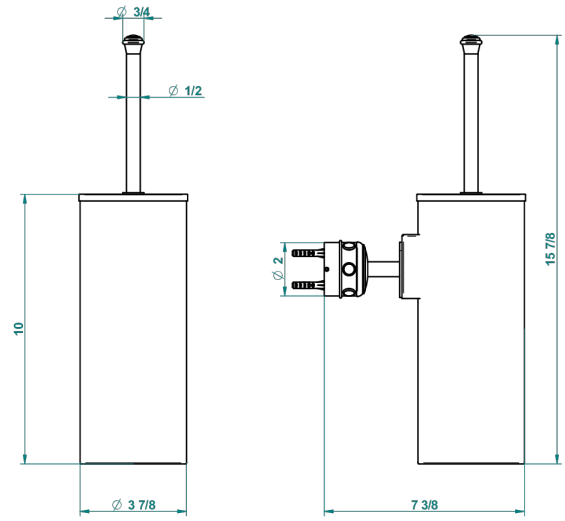

AMBOISE BLACK ONYX

A1M-4720C

Metal toilet brush holder with brush with cover wall mounted

43926

10/12/2020

CHARACTERISTIC

- Amboise black Onyx
- Metal toilet brush holder with brush with cover wall mounted

AVAILABLE FINITIONS

Black nickel - D24
Blush PVD - H62
Brass color PVD - H49
Brown bronze color PVD - F33
Chrome polished - A02
Chrome polished / gold polished - G02

Gold color PVD - H52
Gold mat - F07
Gold polished - F01
Gold satiney - F03
Graphite PVD - H64
Matt Umber PVD - H67

Matt blush PVD - H60
Matt brass color PVD - H50
Matt brown bronze color PVD - F34
Matt chrome (American satin) - C02
Matt gold color PVD - H53
Matt graphite PVD - H65

Matt nickel (American satin) - C01
Matt nickel color PVD - H56
Nickel antique / Sovereign - H28
Nickel color PVD - H55
Nickel polished - B01
Rose Gold - F27

Satin chrome - C03
Silver rhodium - F18
Soft gold - F30
Soft matt gold - F31
Umber PVD - H66