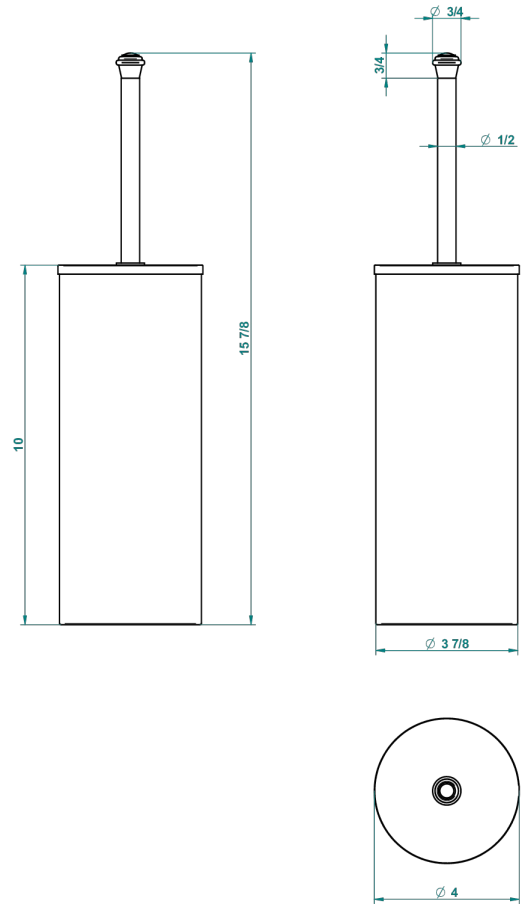

AMBOISE BLACK ONYX

A1M-4700C

Metal toilet brush holder with brush with cover floor mounted

38132

01/12/2015

CHARACTERISTIC

- Amboise black Onyx
- Metal toilet brush holder with brush with cover floor mounted