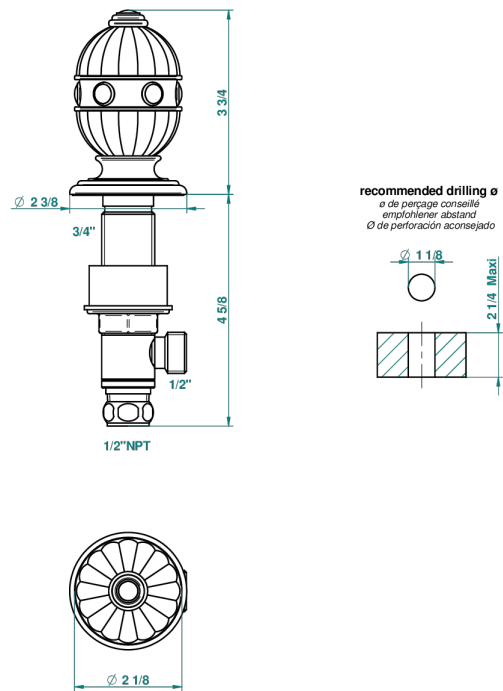

# AMBOISE BLACK ONYX

A1M-35/US

1/2" deck valve with trim for lavatory

44014

13/03/2012

## CHARACTERISTIC

- Amboise black Onyx
- 1/2" deck valve with trim for lavatory