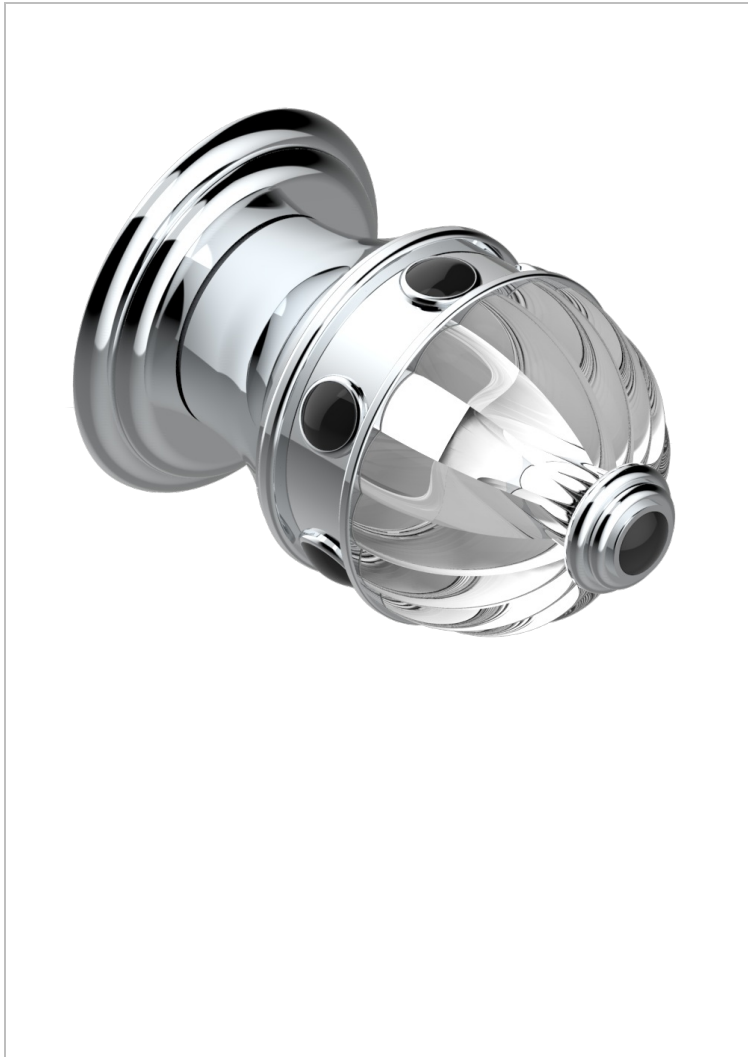

AMBOISE BLACK ONYX

A1M-30B

Wall volume control 30 & 32 trim

THG[®]
PARIS

30851

24/09/2008

CHARACTERISTIC

- Amboise black Onyx
- Wall volume control 30 & 32 trim

RELATED SKU'S

- Ref. G00-32CUSA 3/4" Volume control wall valve with ceramic cartridge
- Ref. G00-32HUSA 3/4" Volume control wall valve with ceramic cartridge counterclockwise
- Ref. G00-30CUSA 1/2" volume control wall valve with ceramic cartridge
- Ref. G00-30HUSA 1/2" Volume control wall valve with ceramic cartridge counterclockwise

AVAILABLE FINITIONS

Black nickel - D24
Blush PVD - H62
Brass color PVD - H49
Brown bronze color PVD - F33
Chrome polished - A02
Chrome polished / gold polished - G02

Gold color PVD - H52
Gold mat - F07
Gold polished - F01
Gold satiney - F03
Graphite PVD - H64
Matt Umber PVD - H67

Matt blush PVD - H60
Matt brass color PVD - H50
Matt brown bronze color PVD - F34
Matt chrome (American satin) - C02
Matt gold color PVD - H53
Matt graphite PVD - H65

Matt nickel (American satin) - C01
Matt nickel color PVD - H56
Nickel antique / Sovereign - H28
Nickel color PVD - H55
Nickel polished - B01
Rose Gold - F27