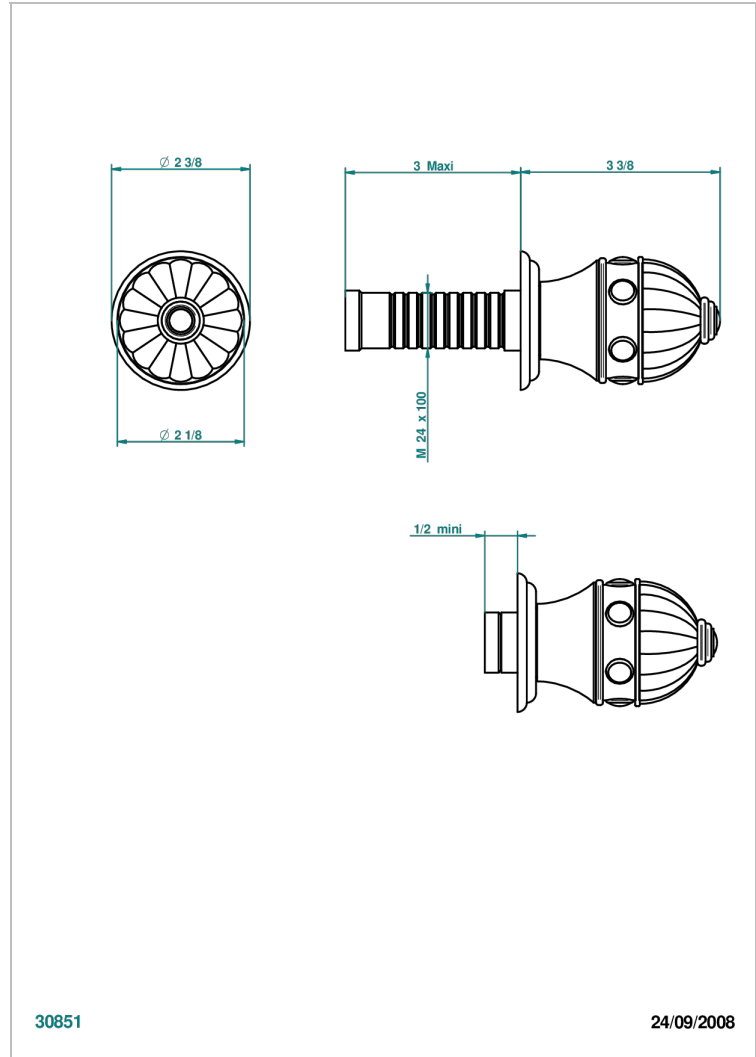

AMBOISE BLACK ONYX

A1M-30B

Wall volume control 30 & 32 trim

THG[®]
PARIS

30851

24/09/2008

CHARACTERISTIC

- Amboise black Onyx
- Wall volume control 30 & 32 trim

RELATED SKU'S

- Ref. G00-32CUSA 3/4" Volume control wall valve with ceramic cartridge
- Ref. G00-32HUSA 3/4" Volume control wall valve with ceramic cartridge counterclockwise
- Ref. G00-30CUSA 1/2" volume control wall valve with ceramic cartridge
- Ref. G00-30HUSA 1/2" Volume control wall valve with ceramic cartridge counterclockwise