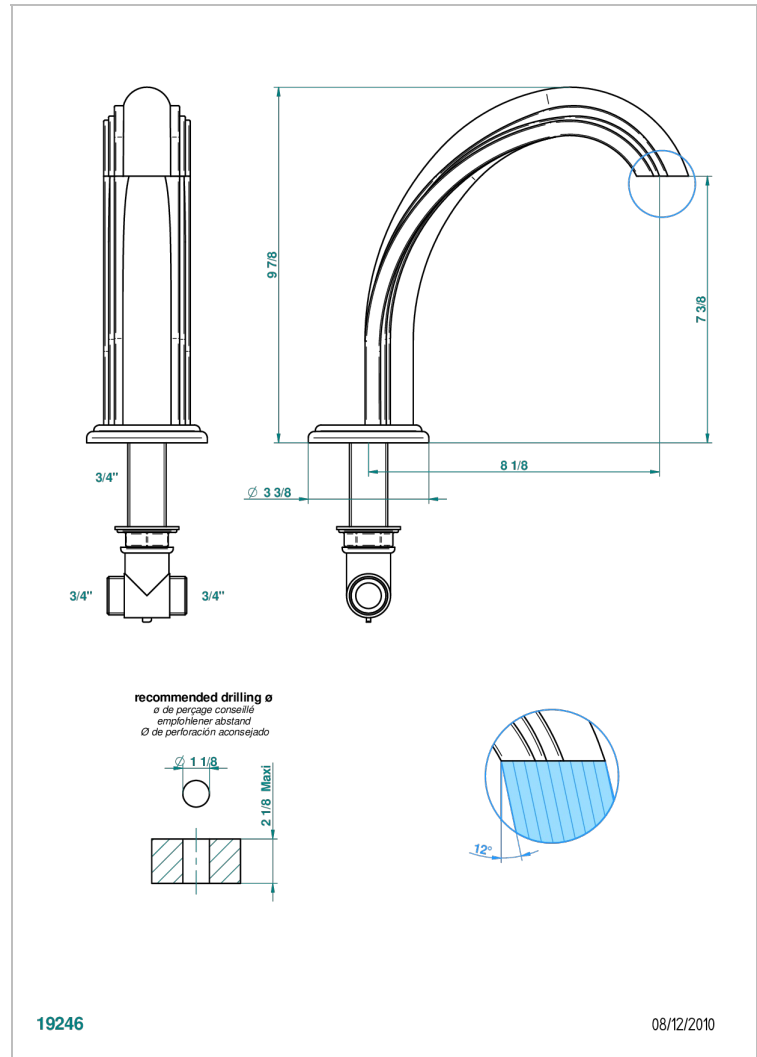

AMBOISE BLACK ONYX

A1M-29SG

Bathtub spout

CHARACTERISTIC

- Amboise black Onyx
- Bathtub spout

AVAILABLE FINITIONS

Black nickel - D24
Blush PVD - H62
Brass color PVD - H49
Brown bronze color PVD - F33
Chrome polished - A02
Chrome polished / gold polished - G02

Matt nickel (American satin) - C01
Matt nickel color PVD - H56
Nickel antique / Sovereign - H28
Nickel color PVD - H55
Nickel polished - B01
Rose Gold - F27

Satin chrome - C03
Silver rhodium - F18
Soft gold - F30
Soft matt gold - F31
Umber PVD - H66