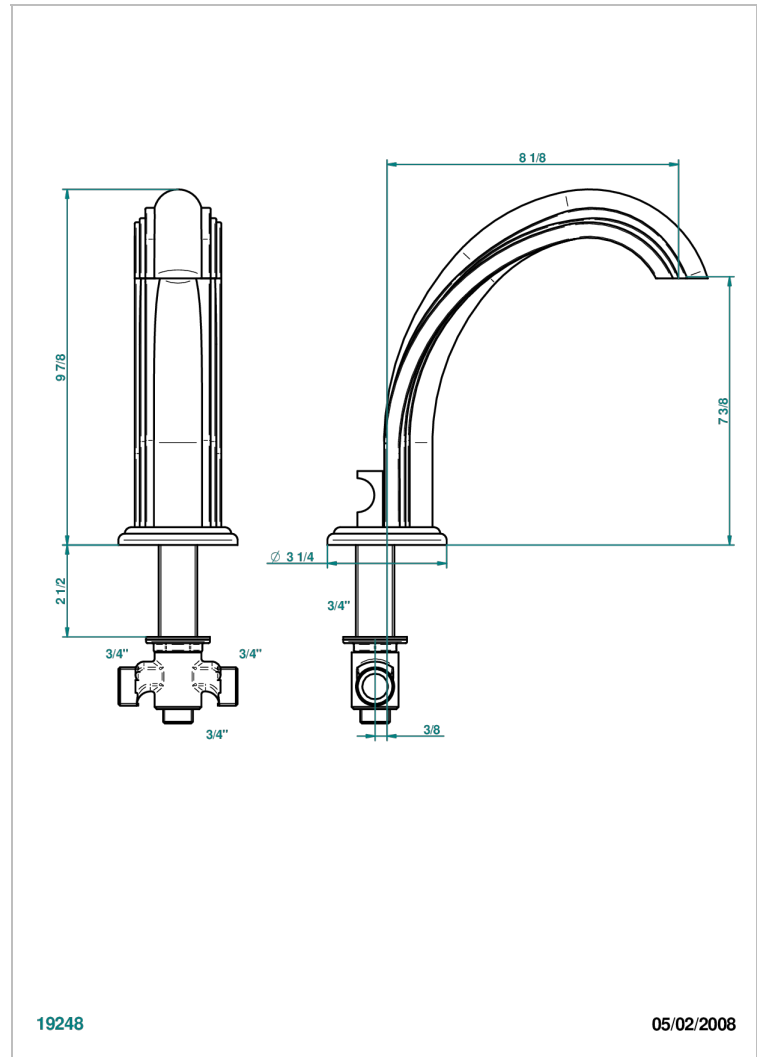

# AMBOISE BLACK ONYX

A1M-29SGI

Tub spout with integral diverter

## CHARACTERISTIC

- Amboise black Onyx
- Tub spout with integral diverter