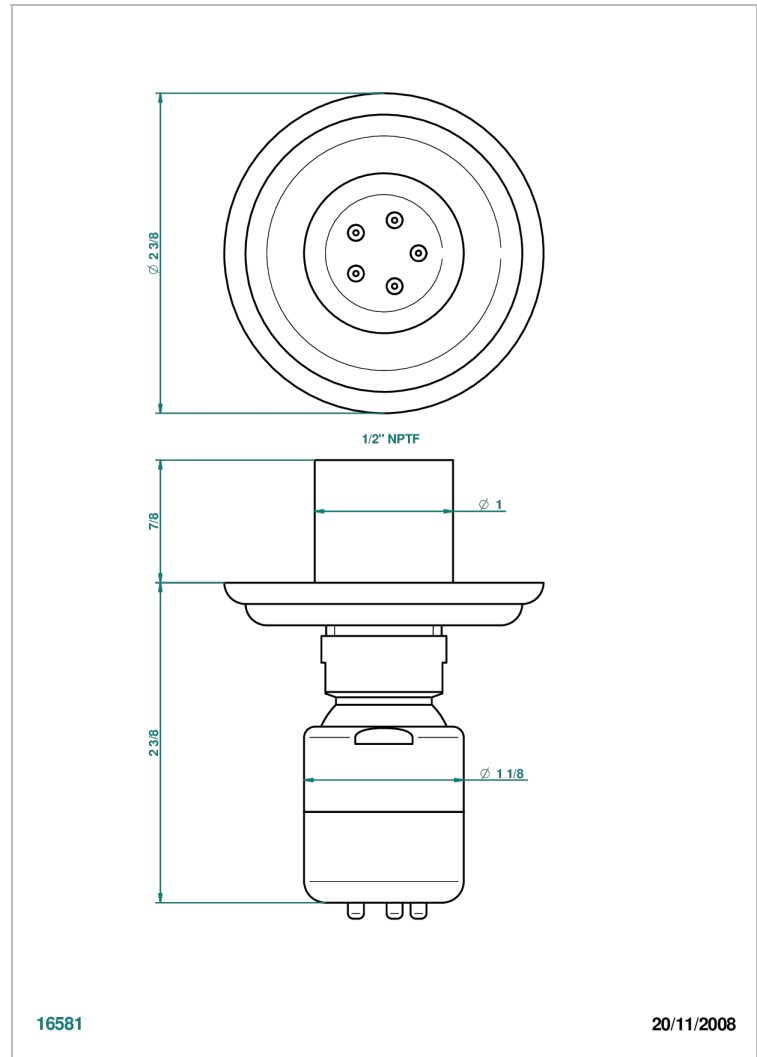

# AMBOISE BLACK ONYX

A1M-290/BUS

Body spray 1/2" with Easyclean system

## CHARACTERISTIC

- Amboise black Onyx
- Body spray 1/2" with Easyclean system