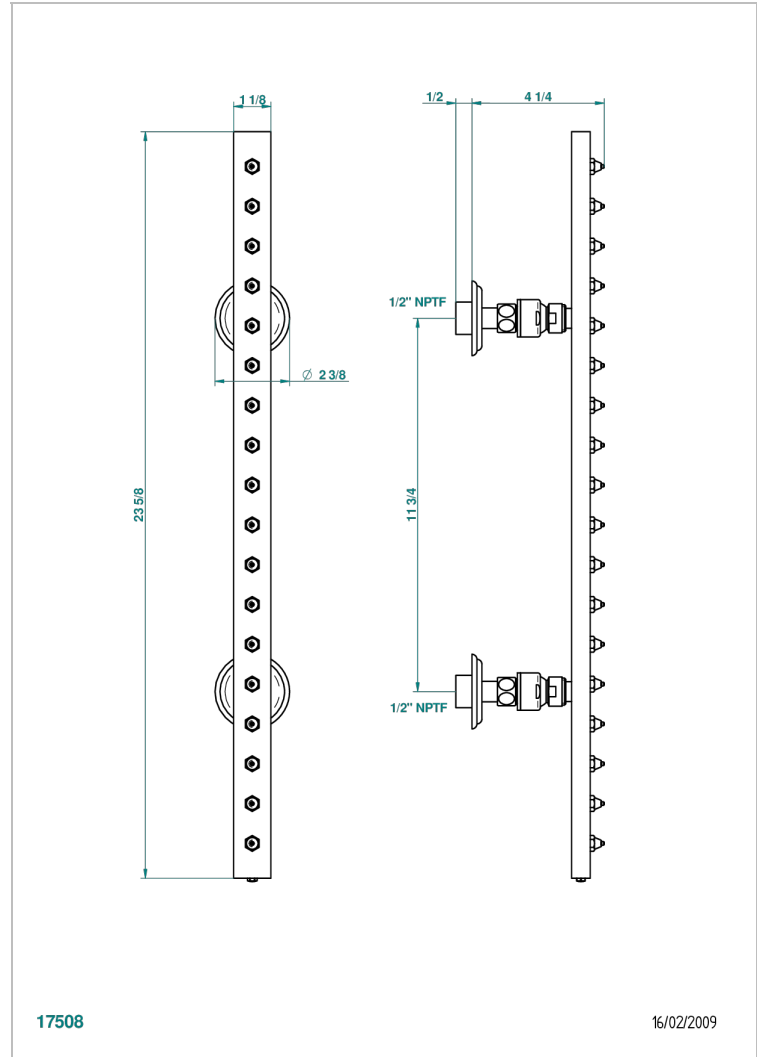

AMBOISE RED JASPER

A1L-900/US

Rain-bar, rectangular with 18 picots, 23 1/2" long - with easyclean system

17508

16/02/2009

CHARACTERISTIC

- Amboise red Jasper
- Rain-bar, rectangular with 18 picots, 23 1/2" long - with easyclean system

TECHNICAL SPECS

- Recommandé : 3 bars (max. 5 bars) - Advised : 43,5 psi (max. 72 psi)
- 8 l/min à 3 bars (2.12 gpm at 43.5 psi)

AVAILABLE FINITIONS

Black nickel - D24
Blush PVD - H62
Brass color PVD - H49
Brown bronze color PVD - F33
Chrome polished - A02
Chrome polished / gold polished - G02