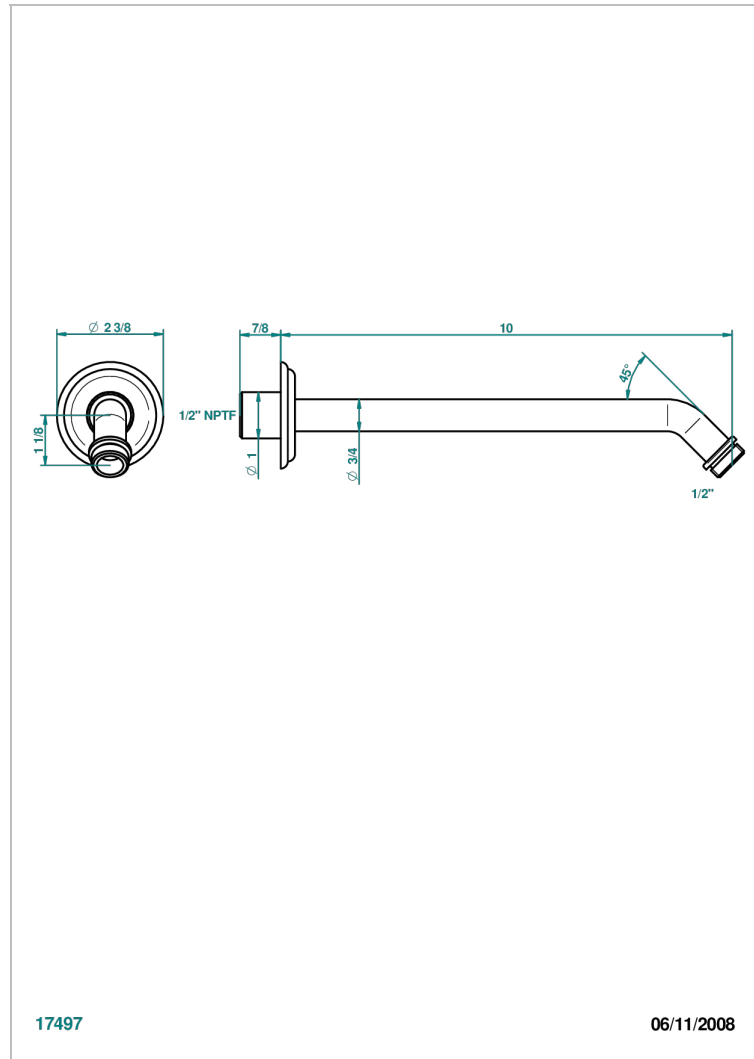

AMBOISE RED JASPER

A1L-84/US

Horizontal shower arm, 45°, lg: 10"

CHARACTERISTIC

- Amboise red Jasper
- Horizontal shower arm, 45°, lg: 10"

AVAILABLE FINITIONS

Black nickel - D24

Blush PVD - H62