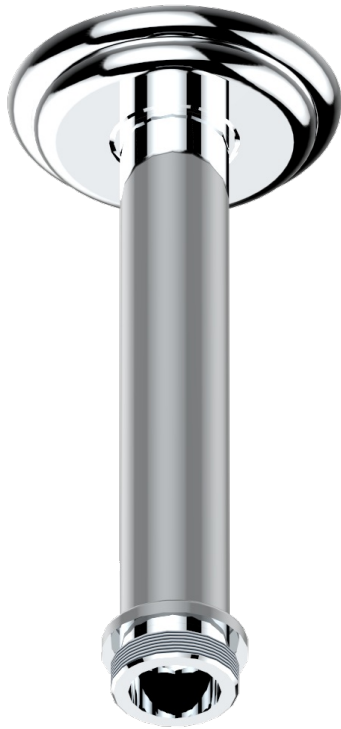

AMBOISE RED JASPER

A1L-82V/US

Vertical shower arm ceiling mounted 1/2" connection

17502

18/11/2008

CHARACTERISTIC

- Amboise red Jasper
- Vertical shower arm ceiling mounted 1/2" connection

AVAILABLE FINITIONS

Black nickel - D24
Blush PVD - H62
Brass color PVD - H49
Brown bronze color PVD - F33
Chrome polished - A02
Chrome polished / gold polished - G02

Gold color PVD - H52
Gold mat - F07
Gold polished - F01
Gold satiney - F03
Graphite PVD - H64
Matt Umber PVD - H67

Matt blush PVD - H60
Matt brass color PVD - H50
Matt brown bronze color PVD - F34
Matt chrome (American satin) - C02
Matt gold color PVD - H53
Matt graphite PVD - H65

Matt nickel (American satin) - C01
Matt nickel color PVD - H56
Nickel antique / Sovereign - H28
Nickel color PVD - H55
Nickel polished - B01
Rose Gold - F27

Satin chrome - C03
Silver rhodium - F18
Soft gold - F30
Soft matt gold - F31
Umber PVD - H66