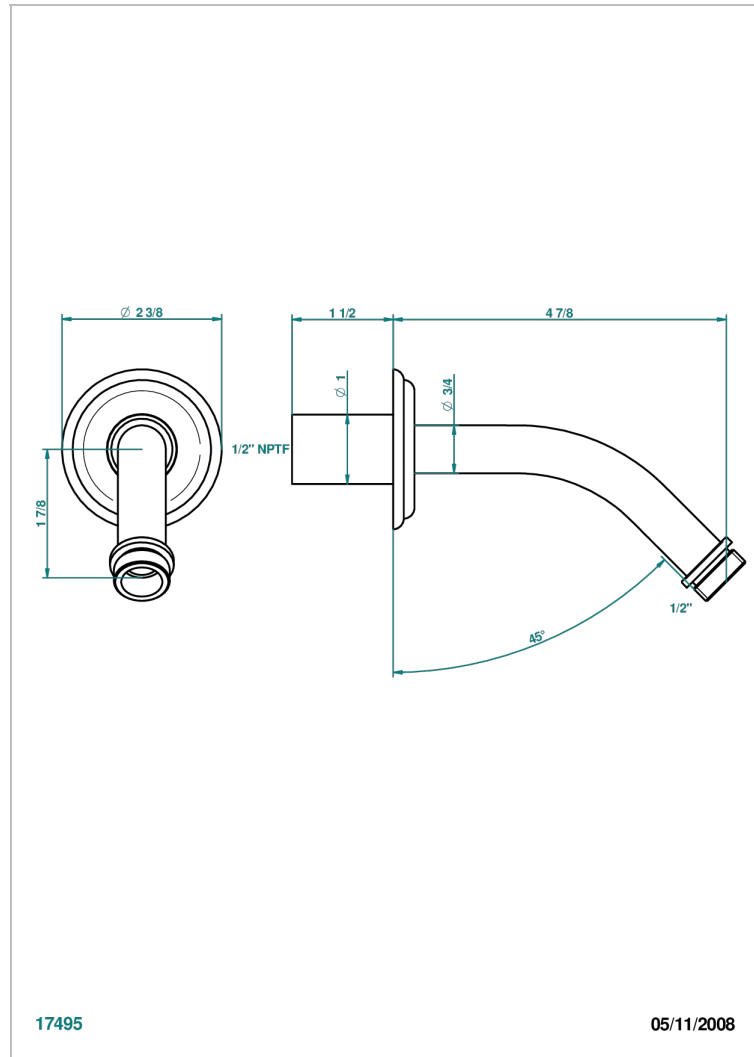

AMBOISE RED JASPER

A1L-82/US

Horizontal shower arm, 45°, lg: 4" 3/4

17495

05/11/2008

CHARACTERISTIC

- Amboise red Jasper
- Horizontal shower arm, 45°, lg: 4" 3/4

AVAILABLE FINITIONS