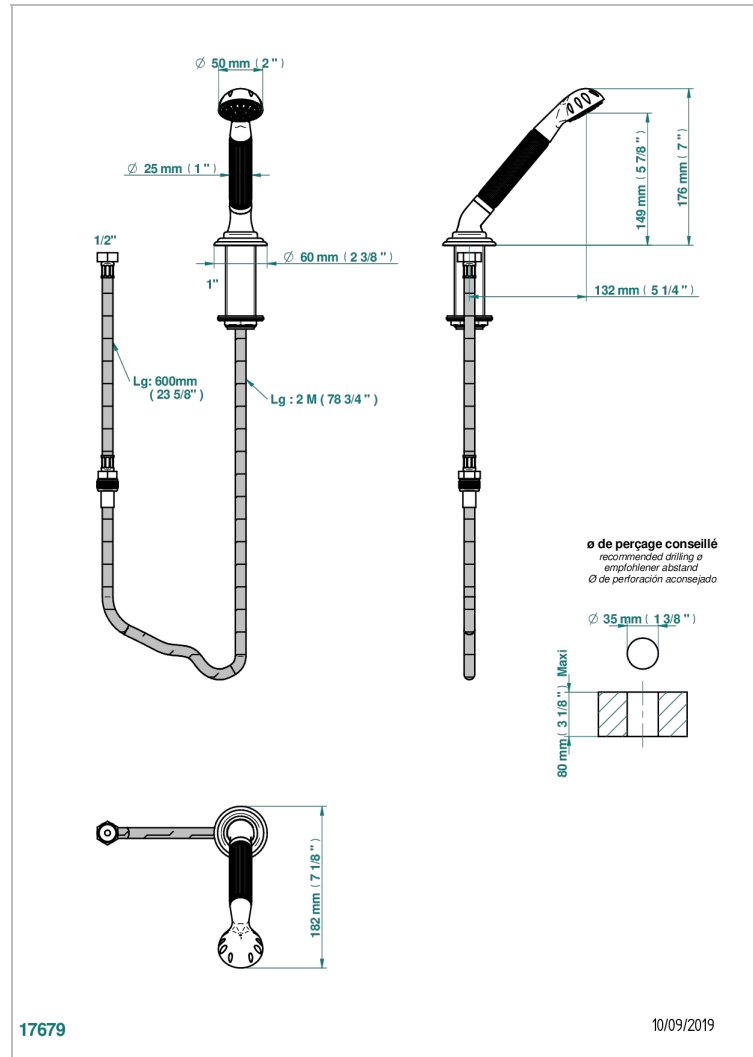

AMBOISE RED JASPER

A1L-60A

Deck mounted hand shower, with hose

CHARACTERISTIC

- Amboise red Jasper
- Deck mounted hand shower, with hose

TECHNICAL SPECS

- Recommandé : 3 bars (max. 5 bars) - Advised : 43,5 psi (max. 72 psi)
- 9,5 l/min à 3 bars (2.5 gpm at 43.5 psi)

AVAILABLE FINITIONS

Black nickel - D24

Blush PVD - H62

Brass color PVD - H49

Brown bronze color PVD - F33

Chrome polished - A02

Chrome polished / gold polished - G02

Gold color PVD - H52