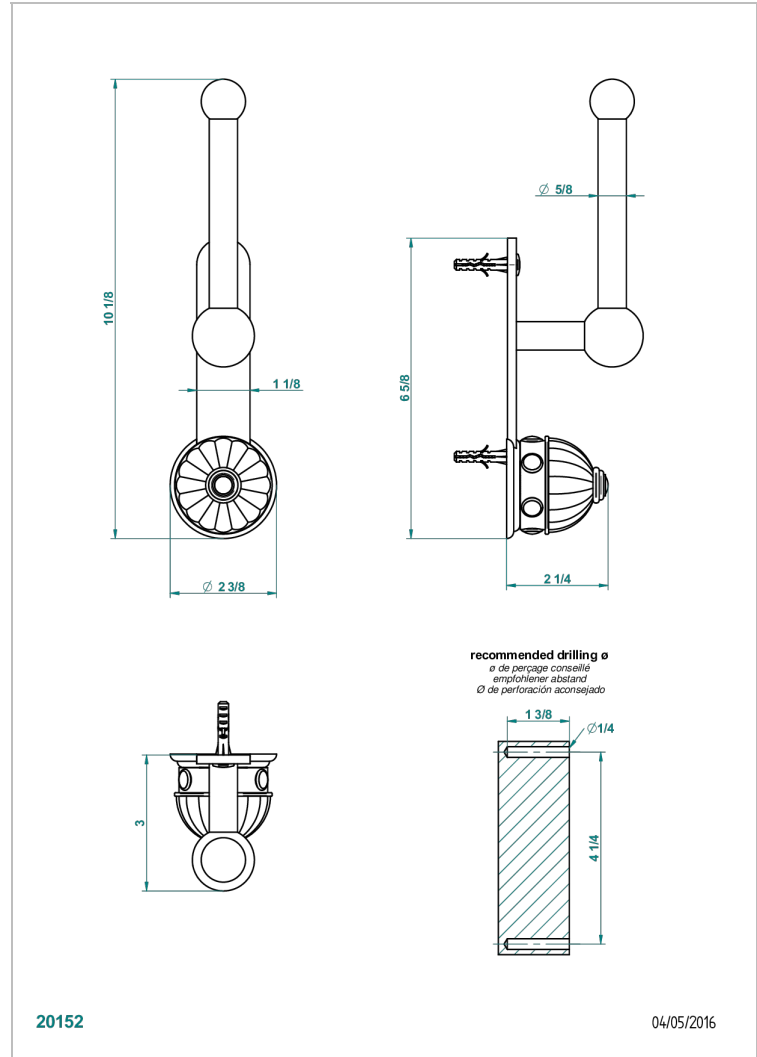

AMBOISE RED JASPER

A1L-542

Reserve toilet paper holder

CHARACTERISTIC

- Amboise red Jasper
- Reserve toilet paper holder

AVAILABLE FINITIONS

Black nickel - D24
Blush PVD - H62
Brass color PVD - H49
Brown bronze color PVD - F33
Chrome polished - A02
Chrome polished / gold polished - G02

Matt nickel (American satin) - C01
Matt nickel color PVD - H56
Nickel antique / Sovereign - H28
Nickel color PVD - H55
Nickel polished - B01
Rose Gold - F27

Satin chrome - C03
Silver rhodium - F18
Soft gold - F30
Soft matt gold - F31
Umber PVD - H66