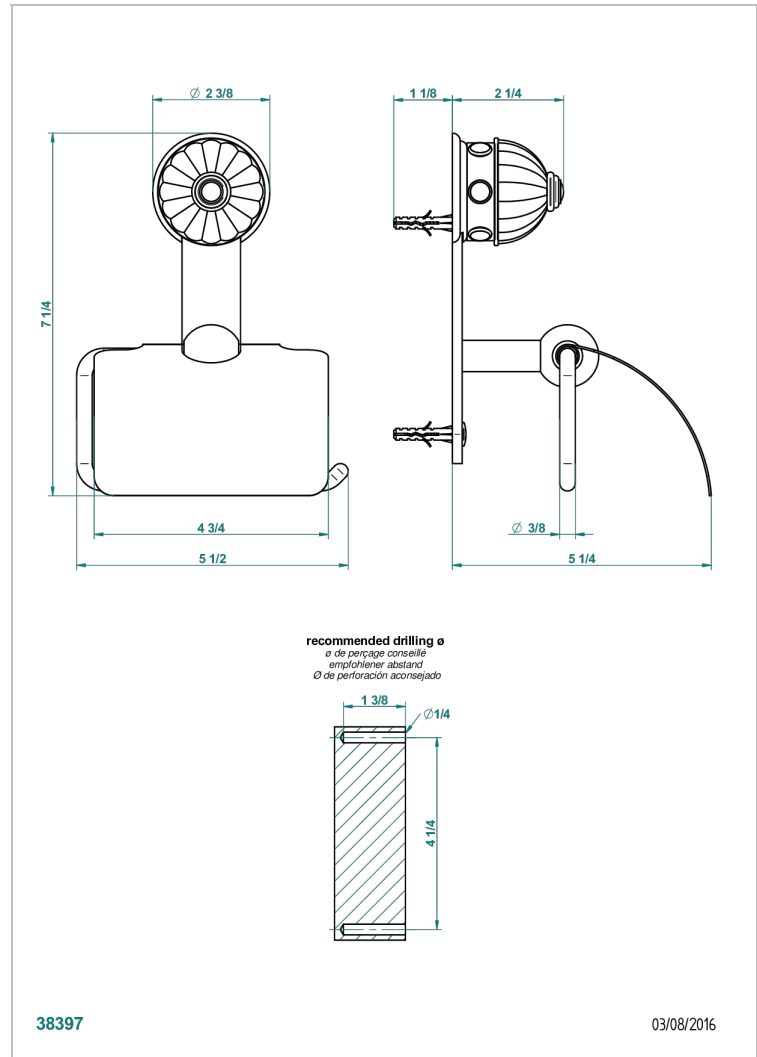

AMBOISE RED JASPER

A1L-538AC

Toilet paper holder, single mount with cover

CHARACTERISTIC

- Amboise red Jasper
- Toilet paper holder, single mount with cover

AVAILABLE FINITIONS

Black nickel - D24
 Blush PVD - H62
 Brass color PVD - H49
 Brown bronze color PVD - F33
 Chrome polished - A02
 Chrome polished / gold polished - G02