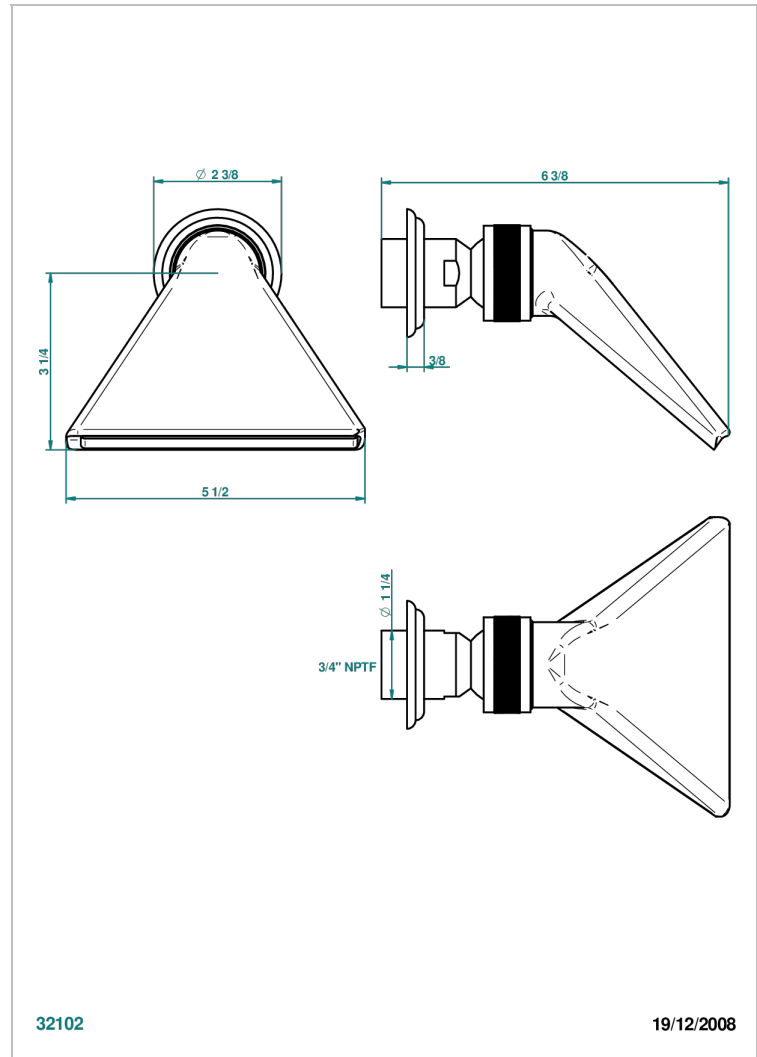

# AMBOISE RED JASPER

A1L-3640/US

Shower head, cast deluge with 3/4" connection

## CHARACTERISTIC

- Amboise red Jasper
- Shower head, cast deluge with 3/4" connection