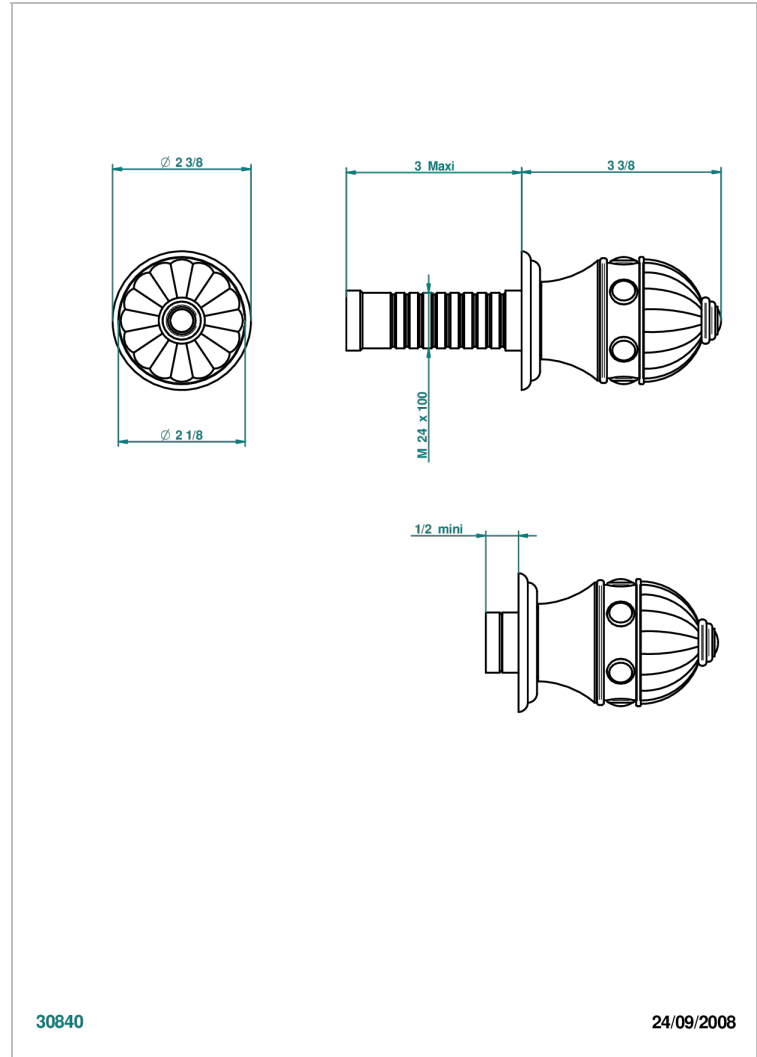

# AMBOISE RED JASPER

A1L-30B

Wall volume control 30 & 32 trim

THG<sup>®</sup>  
PARIS

## CHARACTERISTIC

- Amboise red Jasper
- Wall volume control 30 & 32 trim

## RELATED SKU'S

- Ref. G00-32CUSA 3/4" Volume control wall valve with ceramic cartridge
- Ref. G00-32HUSA 3/4" Volume control wall valve with ceramic cartridge counterclockwise
- Ref. G00-30CUSA 1/2" volume control wall valve with ceramic cartridge
- Ref. G00-30HUSA 1/2" Volume control wall valve with ceramic cartridge counterclockwise