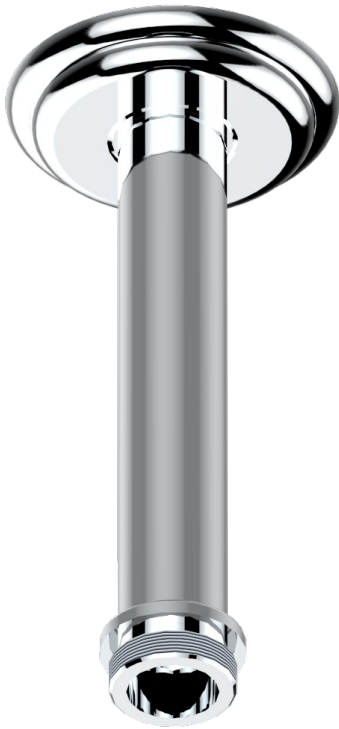

AMBOISE LAPIS LAZULI

A1K-82V/US

Vertical shower arm ceiling mounted 1/2" connection

17502

18/11/2008

CHARACTERISTIC

- Amboise Lapis Lazuli
- Vertical shower arm ceiling mounted 1/2" connection

AVAILABLE FINITIONS

Black nickel - D24
Blush PVD - H62
Brass color PVD - H49
Brown bronze color PVD - F33
Chrome polished - A02
Chrome polished / gold polished - G02

Gold color PVD - H52
Gold mat - F07
Gold polished - F01
Gold satiney - F03
Graphite PVD - H64
Matt Umber PVD - H67

Matt blush PVD - H60
Matt brass color PVD - H50
Matt brown bronze color PVD - F34
Matt chrome (American satin) - C02
Matt gold color PVD - H53
Matt graphite PVD - H65

Matt nickel (American satin) - C01
Matt nickel color PVD - H56
Nickel antique / Sovereign - H28
Nickel color PVD - H55
Nickel polished - B01
Rose Gold - F27

Satin chrome - C03
Silver rhodium - F18
Soft gold - F30
Soft matt gold - F31
Soft satin gold - F32
Umber PVD - H66