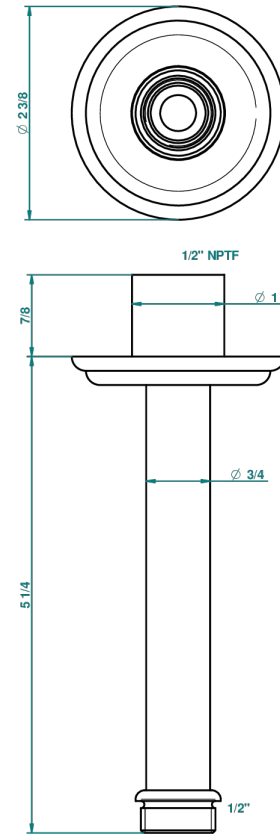

AMBOISE LAPIS LAZULI

A1K-82V/US

Vertical shower arm ceiling mounted 1/2" connection

17502

18/11/2008

CHARACTERISTIC

- Amboise Lapis Lazuli
- Vertical shower arm ceiling mounted 1/2" connection

AVAILABLE FINITIONS

Black nickel - D24
Blush PVD - H62
Brass color PVD - H49
Brown bronze color PVD - F33
Chrome polished - A02
Chrome polished / gold polished - G02

Gold color PVD - H52
Gold mat - F07
Gold polished - F01
Gold satiney - F03
Graphite PVD - H64
Matt Umber PVD - H67

Matt blush PVD - H60
Matt brass color PVD - H50
Matt brown bronze color PVD - F34
Matt chrome (American satin) - C02
Matt gold color PVD - H53
Matt graphite PVD - H65

Matt nickel (American satin) - C01
Matt nickel color PVD - H56
Nickel antique / Sovereign - H28
Nickel color PVD - H55
Nickel polished - B01
Rose Gold - F27